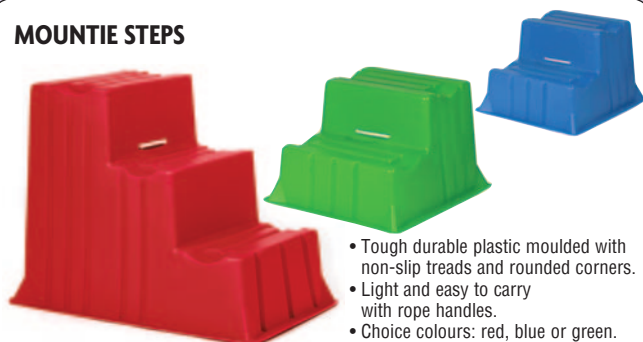

Our expert says

Quickly gain reach height Handy addition to the work team!

Our expert says
Safe to use with your hands full
Sit or stand!

GS APPROVED STEEL KICK STEPS

- Approved to the recognised European GS Standard.
- Kick and it rolls - Step and it stays.
- Spring loaded castors retract instantly when step up commences, they are silent, non-marking and maintenance free.
- It's also a stool - height of top step is ideal for use as a stool, eliminating back strain when accessing low shelves.
- Manufactured from quality steel and rubber for safety and durability.
- Mounted on 3 sprung loaded polypropylene castors which retract when weight is applied.
- Base dia - 435mm.
- Top dia - 290mm.
- 6 colour options available: black, blue, green, grey, yellow and red (please specify when ordering).

REF	Height mm	Top dia mm	Base dia mm	Weight kg	Qty	PRICE
GA009Z/1	435	290	435	5.5	1	£52.64
GA009Z/3+	435	290	435	5.5	3+	£48.06

GS APPROVED PLASTIC KICK STEP

- Approved to the recognised European GS Standard.
- Constructed from tough and durable plastic.
- Lightweight and incorporates a non-slip platform.
- 150kg capacity.
- 4 colour options available: black, blue, grey and red (please specify when ordering).

REF	Height mm	Top dia mm	Base dia mm	Weight	PRICE
GA008Z	450	300	440	2.8kg	£47.73

PLASTIC KICK STEPS

For use in all commercial premises or light industrial use.

- Choice of circular, two and three tread options plus available in red, blue, black, green or yellow colours.
- Capacity 180kg.
- Stackable, portable and light.
- Moulded non-slip treads.

REF	Treads	Ext dims L x W x H mm	Weight kg	PRICE
RW0105	1	465 dia x 310 H	4.5	£60.64
RW0106	2	425 x 580 x 355	5.5	£65.84
RW0121	3	500 x 600 x 700	8.5	£102.22

MOUNTIE STEPS

- Tough durable plastic moulded with non-slip treads and rounded corners.
- Light and easy to carry with rope handles.
- Choice colours: red, blue or green.