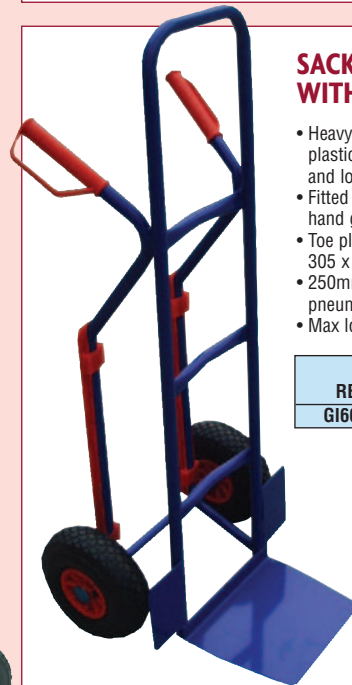

HEAVY DUTY BULK SACK TRUCK

- 400Kg capacity.
- Heavy duty bulk load sack truck is a massive 1310mm H and 560mm W.
- Fixed and folding toe plates.
- Folding toe plate size: 790mm W x 480mm D.
- Large solid, heavy duty 350mm wheels to give this unit a smooth ride over rough and uneven terrain.
- Ideal for 'rough and tough' applications.

REF	Overall size HxWxDmm	Fixed toe plate size WxDmm	Weight Kg	PRICE
GI400P	1310 x 560 x 470	560 x 230	20	£101.64

GAS STRUT SACK TRUCK

- This truck has a gas assisted facility for manoeuvring awkward shaped equipment.
- 350Kg capacity.
- O/S: 1800 x 600 x 1000mm.
- Toe plate: 450 x 450mm.
- Choice of pneumatic/solid rubber or polyurethane wheels.
- Toe plate can be bespoke set for certain loads.

REF	PRICE
HI-GST	£870.00

SACK TRUCK WITH SKIDS

- Heavy duty truck fitted with plastic skids for use on stairs and loading docks.
- Fitted with knuckle guard hand grips.
- Toe plate 305 x 220mm.
- 250mm dia pneumatic wheels.
- Max load 150Kg.

REF	PRICE
GI352Y	£97.83

FOLDING BOX TRUCKS

- Opens and folds flat in seconds.
- Great for deliveries or for holding foolscap lever arch files and box files.
- Load capacity - 35Kg.
- Wheels - 2 x 75mm dia rubber on plastic centre.
- Size: open - 990H x 460W x 390D mm.
folded - 470H x 460W x 85D mm.
- Weight 5Kg.