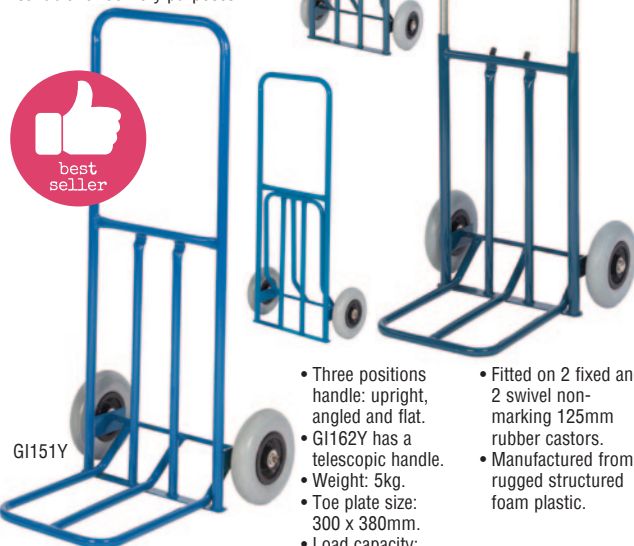

HEAVY DUTY BULK SACK TRUCK

- Fixed toe plate capacity: 400kg, folded toe plate capacity: 350kg.
- Heavy duty bulk load sack truck is a massive 1310mm H and 665mm W.
- Fixed and folding toe plates.
- Folding toe plate size: 600mm W x 405mm D.
- Large solid, heavy duty 250mm puncture proof semi-pneumatic wheels to give this unit a smooth ride over rough and uneven terrain.
- Ideal for 'rough and tough' applications.

REF	Overall size H x W x D mm	Fixed toe plate size W x D mm	Weight kg	PRICE
GI400P	1310 x 665 x 710	655 x 190	20	£192.55

LIGHT DUTY FOLDING FOOT TRUCKS

Ideal for vehicle storage when not in use. All models are very light yet strong and quite suitable for delivery purposes.

- Three positions handle: upright, angled and flat.
- GI162Y has a telescopic handle.
- Weight: 5kg.
- Toe plate size: 300 x 380mm.
- Load capacity: 100kg.
- Fitted on 2 fixed and 2 swivel non-marking 125mm rubber castors.
- Manufactured from rugged structured foam plastic.

Low price but still great quality, this fully welded 25mm tube construction has a folding foot plate and steel rimmed wheels with ball bearings for a smooth ride.

Height 1155mm
Width 565mm
L x W Toe 360 x 320mm
Wheels 200mm dia rubber with steel centre
Capacity 160kg