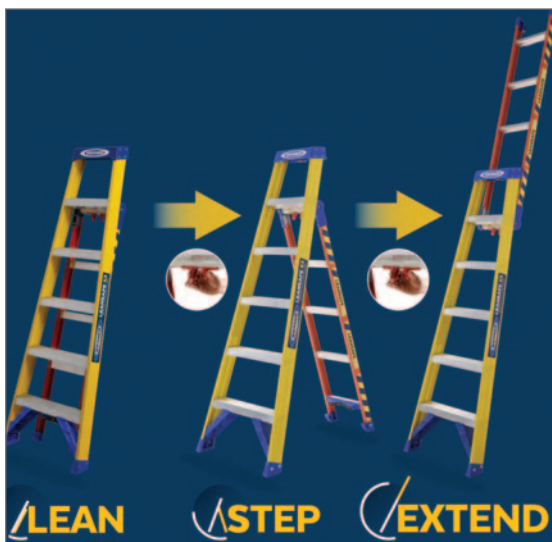

REF	Closed length m	Mode	Open length m	Safe working height m	Weight kg	PRICE
75071	1.8	Leaning ladder	1.8	2.85	11.5	£233.50
		Stepladder	1.8	3.13		
		Extension ladder	2.9	3.7