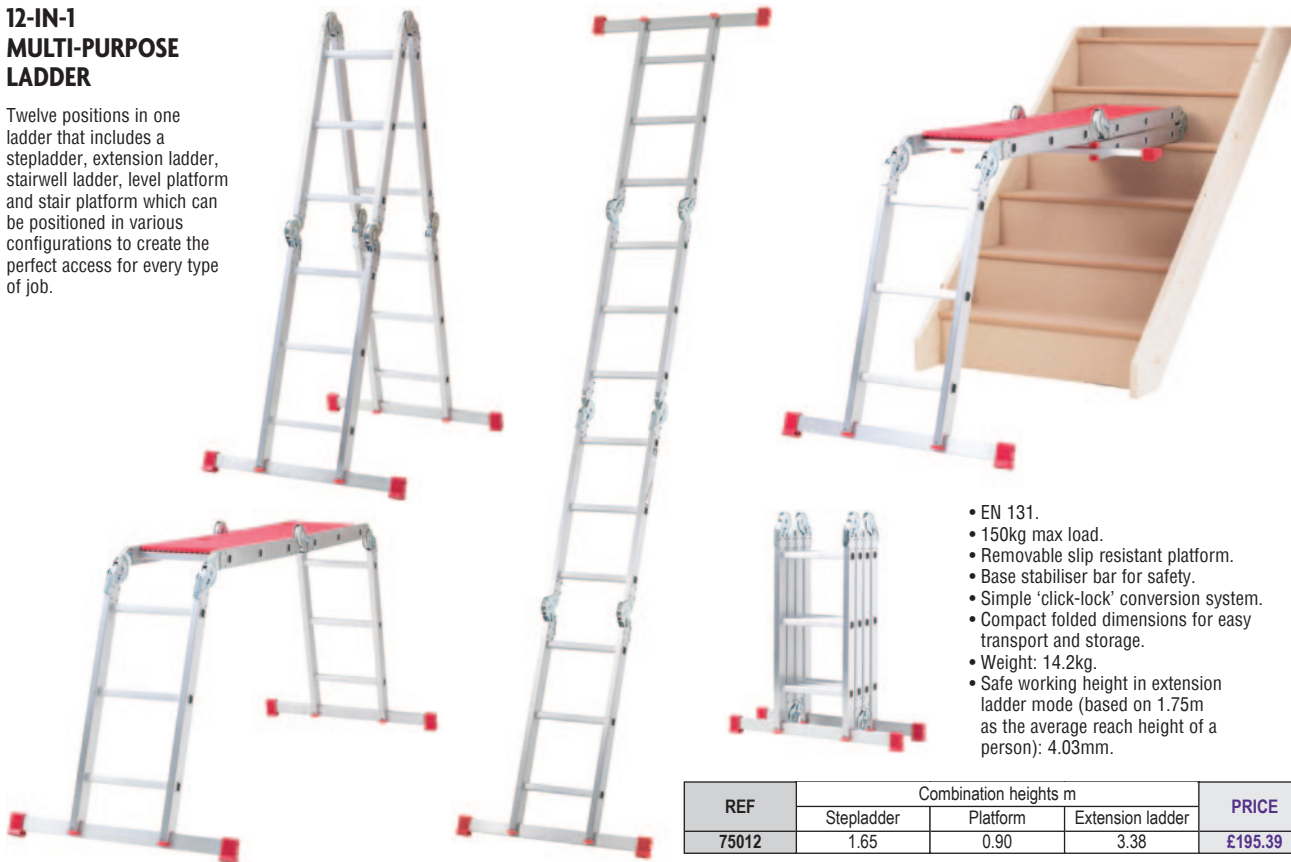

## 12-IN-1 MULTI-PURPOSE LADDER

Twelve positions in one ladder that includes a stepladder, extension ladder, stairwell ladder, level platform and stair platform which can be positioned in various configurations to create the perfect access for every type of job.

- EN 131.
- 150kg max load.
- Removable slip resistant platform.
- Base stabiliser bar for safety.
- Simple 'click-lock' conversion system.
- Compact folded dimensions for easy transport and storage.
- Weight: 14.2kg.
- Safe working height in extension ladder mode (based on 1.75m as the average reach height of a person): 4.03m.

## PROFESSIONAL 3-IN-1 MULTI-PURPOSE FIBREGLASS LADDER

A multi-purpose design allows a leaning ladder, stepladder and extension ladder all in one. Constructed with non-conductive fibreglass rails for strength, durability and safety around electrics.

- Integral tool tray.
- One handed adjustment system.
- Wide, heavy duty slip resistant rungs.
- Protective wall bumpers.
- Unique design for leaning against poles and wall studs.
- EN131.

REF	Closed length m	Mode	Open length m	Safe working height m	Weight kg	PRICE
75071	1.8	Leaning ladder	1.8	2.85	11.5	£233.50
		Stepladder	1.8	3.13		
		Extension ladder	2.9	3.7		