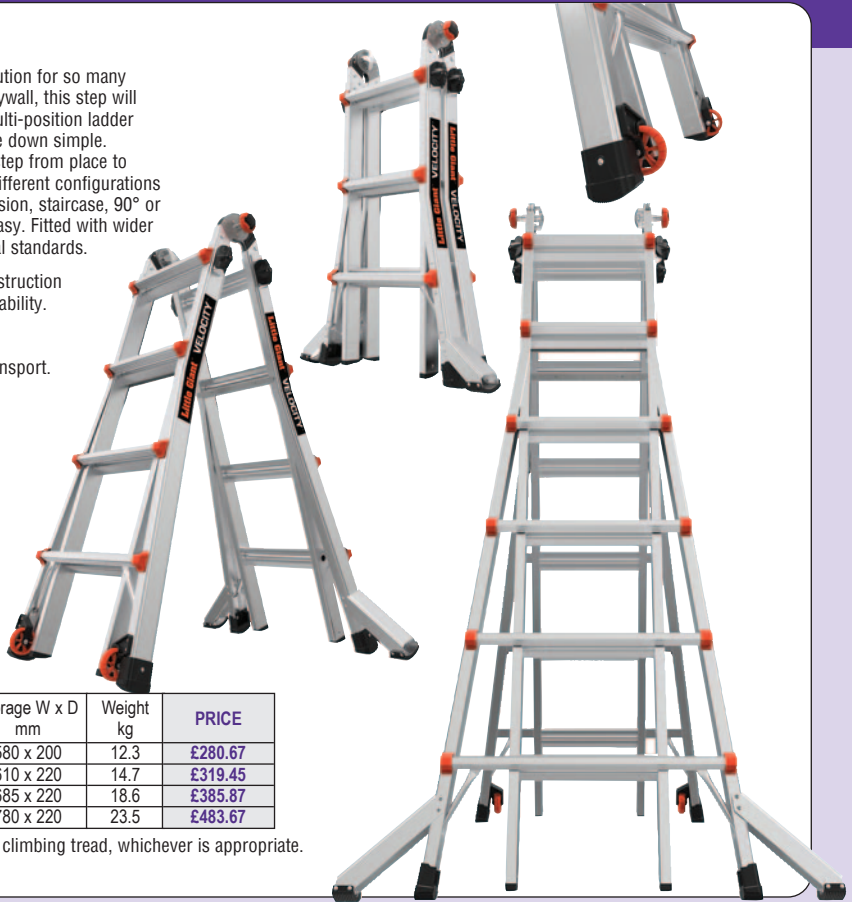

ADJUSTABLE MULTI-PURPOSE LADDER

This multi-purpose ladder is the perfect solution for so many tasks. From framing a house, to hanging drywall, this step will help you get the job done. A lightweight, multi-position ladder with added features to make set up and take down simple. The tip and glide wheels make moving the step from place to place quick and easy. Set up the ladder in different configurations that suit the project at hand: A-frame, extension, staircase, 90° or trestle-and-plank scaffolding. It's fast and easy. Fitted with wider legs, it meets or exceeds all US/International standards.

- Aerospace grade aluminium construction and flared legs for unmatched stability.
- Double-lock hinge.
- 24 ladders in one.
- Tip and glide wheels for easy transport.
- Capacity: 150kg.
- Standard: EN131-4:2020.

Working height is calculated as 1,600mm plus platform height or last climbing tread, whichever is appropriate. Ladders set at an angle of 75°.

MULTIWAY PRO-DECK

5-way ladder and deck combination ideal for all maintenance work. Can be used as an extension ladder, double sided step ladder, stairwell ladder, work platform and stairway work platform.

- Sturdy locking bar for extra strength and security.
- Heavy duty large working platform for comfortable working area.
- Rigid construction with wide base stabilisers.
- Unique operating mechanism for easy conversion to all 5 ways.
- Box section stiles for added rigidity.
- Conforms to EN 131 Standard.