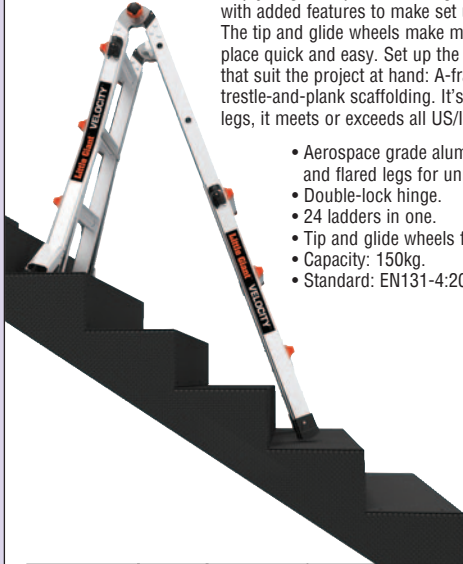

ADJUSTABLE MULTI-PURPOSE LADDER

This multi-purpose ladder is the perfect solution for so many tasks. From framing a house, to hanging drywall, this step will help you get the job done. A lightweight, multi-position ladder with added features to make set up and take down simple. The tip and glide wheels make moving the step from place to place quick and easy. Set up the ladder in different configurations that suit the project at hand: A-frame, extension, staircase, 90° or trestle-and-plank scaffolding. It's fast and easy. Fitted with wider legs, it meets or exceeds all US/International standards.

- Aerospace grade aluminium construction and flared legs for unmatched stability.
- Double-lock hinge.
- 24 ladders in one.
- Tip and glide wheels for easy transport.
- Capacity: 150kg.
- Standard: EN131-4:2020.

Working height is calculated as 1,600mm plus platform height or last climbing tread, whichever is appropriate. Ladders set at an angle of 75°.

MULTIWAY PRO-DECK

5-way ladder and deck combination ideal for all maintenance work. Can be used as an extension ladder, double sided step ladder, stairwell ladder, work platform and stairway work platform.

- Sturdy locking bar for extra strength and security.
- Heavy duty large working platform for comfortable working area.
- Rigid construction with wide base stabilisers.
- Unique operating mechanism for easy conversion to all 5 ways.
- Box section stiles for added rigidity.
- Conforms to EN 131 Standard.