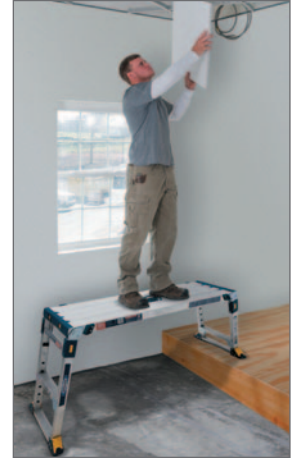

GLASS FIBRE SAFETY STEPS

DO YOU COMPLY WITH THE CURRENT HEALTH & SAFETY REGULATIONS WHEN WORKING AT HEIGHT?

Our expert says AT HEIGHT?

WHEN CHOOSING HEIGHT ACCESS EQUIPMENT, IT IS IMPORTANT THAT YOU BUY THE RIGHT PRODUCT FOR THE JOB, AS FALLS FROM HEIGHT IS THE MOST COMMON CAUSE OF FATALITIES IN THE WORKPLACE (RIDDER 2016/15-2020/21).

MEGA FIBREGLASS SAFETY STEP

Fibreglass step ladder that is suitable for professional and domestic use. Large platform for secure and stable use.

- Ideal for working with or around electricity.
- Platform size: 586 x 380mm with safety chain.
- Conforms to EN 131.
- 150kg max load.
- Twin handrails.
- 360° working protection.
- Highly resistant to weathering.