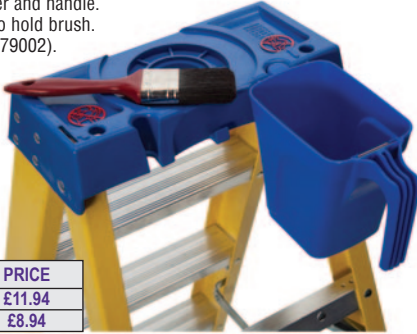

## LOCK-IN STEPLADDER ACCESSORIES

Compatible with 720, 716 and 717 series stepladders.

### Paint Cup and Paint Cup Liner

- 1 litre paint holder and handle.
- Built-in magnet to hold brush.
- Pack of 4 liners (79002).

REF	PRICE
79001	£11.94
79002	£8.94