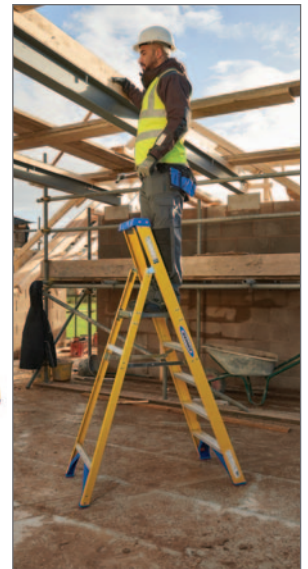

REF	Treads	Platform height m	Safe working height* m	Weight kg	PRICE
7170218	2	0.47	2.22	6.43	£175.34
7170318	3	0.70	2.46	6.73	£184.53
7170418	4	0.93	2.68	9.15	£186.92
7170518	5	1.17	2.92	10.37	£213.11
7170618	6	1.40	3.15	11.75	£239.34
7170818	8	1.87	3.62	15.17	£325.43
7171018	10	2.33	4.08	18.13	£363.70
7171218	12	2.80	4.55	21.20	£440.28

* Based on 1.75m as the average reach height of a person.