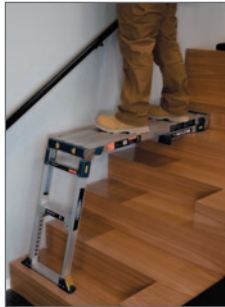

Our expert says

Creates a safer environment for off the ground workers

HEIGHT ADJUSTABLE WORK PLATFORM

Go where other platforms can't with this single handed lock and height adjustment.

- Adjust one or both legs to suit, when using on stairs or uneven ground. Each leg can be adjusted up to 25cm.
- Platform height: 510m - 760mm.
- Platform size: 350 x 1160mm.
- Weight: 9.75kg.
- Suitable for trade and DIY use - 136kg max load.
- Lightweight aluminium design with easy grab carry handle.
- Folds down flat to 110mm high.
- Open dimensions W x L: 510 x 1450/1580mm.
- Folded dimensions W x L: 510 x 1190 x 110mm.

REF	PRICE
AP79023	£160.06

ADJUSTABLE AND LINKING PRO WORK PLATFORM

This aluminium work platform has the ability to connect two linking platforms together to form an extended extra large working surface.

- Adjustable platform height: 510 - 760mm.
- Suitable for trade and DIY use.
- Max load: 130kg.
- Easy grab handle.
- Dual self locking legs for opening and closure.

- Platform non-slip 1170 x 360mm.
- Dimensions -
L x W x D folded: 1190 x 510 x 110mm.
H x W x L open: 510 - 760 x 510 x 1450m - 1580mm.
- Weight: 10.43kg.

- Steel handrails on both sides of platform for increased safety.
- Built-in inclined access ladder.
- Folds up easily so can fit through narrow doorways and ease of transport.
- EP880Y model has a built-in tool holder.
- 150kg max capacity.
- Fitted on 2 x 100mm nylon wheels.
- Adjustable stabilisers get you closer to walls and working areas.