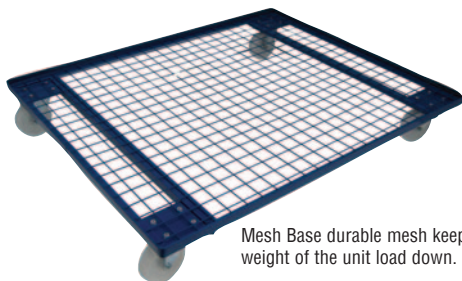

RECTANGULAR DOLLIES

We offer dollies to suit every application. The flexibility of the dolly means that almost any shape or sized product can be moved. You can use them in pairs or fours to move large awkward loads. There is also the option to choose the right wheels and platforms to suit your application.

- Single piece steel production for extra strength.
- Rounded corners ensuring less damage to walls, doors and ankles of the operators.
- Fitted on 2 fixed and 2 swivel nylon wheeled castors (see below for wheel alternatives).
- Powder coated finish.
- Capacity 500kg (except 600mm x 600mm - 800kg).
- Bespoke sizes and capacities available.

OPEN BASE to suit pallets, containers or loads that do not need a solid base.

Plastic Base - 6mm polypropylene light solid base which is kind to products - no damage.

Mesh Base durable mesh keeps the overall weight of the unit load down.

Plywood Base 18mm treated durable plywood base helps protect your load.

Sheet Steel Base pressed sheet steel base is the most durable option. All powder coated the same as the frame.

OPEN BASE DOLLIES FITTED ON NYLON WHEELED CASTORS								
Length mm	600		900		1000		1200	
Width mm	REF	PRICE	REF	PRICE	REF	PRICE	REF	PRICE
600	DL0606	£185.85	DL0609	£240.13	DL0610	£201.72	DL0612	£220.94
900	DL0906	£240.13	DL0909	£220.94	DL0910	£230.53	DL0912	£249.74
1200	DL1206	£232.13	DL1209	£204.91	DL1210	£211.32	DL1212	£224.12