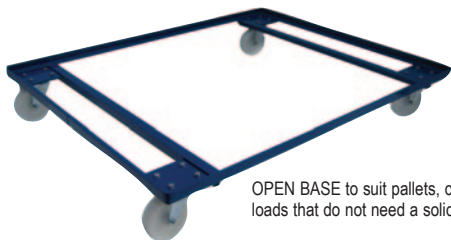

RECTANGULAR DOLLIES

We offer dollies to suit every application. The flexibility of the dolly means that almost any shape or sized product can be moved. You can use them in pairs or fours to move large awkward loads. There is also the option to choose the right wheels and platforms to suit your application.

- Single piece steel production for extra strength.
- Rounded corners ensuring less damage to walls, doors and ankles of the operators.
- Fitted on 2 fixed and 2 swivel nylon wheeled castors (see below for wheel alternatives).
- Powder coated finish.
- Capacity 500kg (except 600mm x 600mm - 800kg).
- Bespoke sizes and capacities available.

OPEN BASE to suit pallets, containers or loads that do not need a solid base.

Plastic Base - 6mm polypropylene light solid base which is kind to products - no damage.

Mesh Base durable mesh keeps the overall weight of the unit load down.

Plywood Base 18mm treated durable plywood base helps protect your load.

Sheet Steel Base pressed sheet steel base is the most durable option. All powder coated the same as the frame.

OPEN BASE DOLLIES FITTED ON NYLON WHEELED CASTORS								
Length mm	600		900		1000		1200	
Width mm	REF	PRICE	REF	PRICE	REF	PRICE	REF	PRICE
600	DL0606	£185.85	DL0609	£240.13	DL0610	£201.72	DL0612	£220.94
900	DL0906	£240.13	DL0909	£220.94	DL0910	£230.53	DL0912	£249.74
1200	DL1206	£232.13	DL1209	£204.91	DL1210	£211.32	DL1212	£224.12