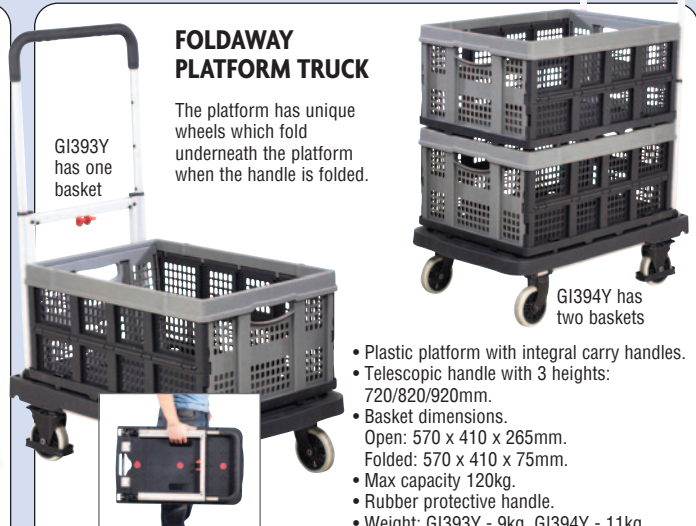

## PLASTIC DOLLIES

Choice of a plastic dolly with or without a handle. Very strong, robust and easy to move.

- Capacity: 250kg UDL.
- Ideal for 600 x 400mm containers.
- 4 x 100mm dia swivel castors.

REF	Description	Size L x W x H mm	PRICE
PD064S	Dolly	600 x 400 x 170	£67.45
PDT63S	Dolly with handle	610 x 400 x 930	£100.19

## FOLDING PLATFORM TRUCKS

Trolley folds by pressing the base rod bar down. The platform is a flat pressed sheet steel base with a grey PVC surface.

- Tough protective surround.
- Fitted on 2 fixed and 2 swivel rubber tyred castors.
- GIK02Y/GIK03Y - 100/125mm dia.
- Yellow foam handle.
- Supplied knock down.

## FOLDAWAY PLATFORM TRUCK

The platform has unique wheels which fold underneath the platform when the handle is folded.

GI393Y has one basket

GI394Y has two baskets

- Plastic platform with integral carry handles.
- Telescopic handle with 3 heights: 720/820/920mm.
- Basket dimensions: Open: 570 x 410 x 265mm. Folded: 570 x 410 x 75mm.
- Max capacity 120kg.
- Rubber protective handle.
- Weight: GI393Y - 9kg. GI394Y - 11kg.