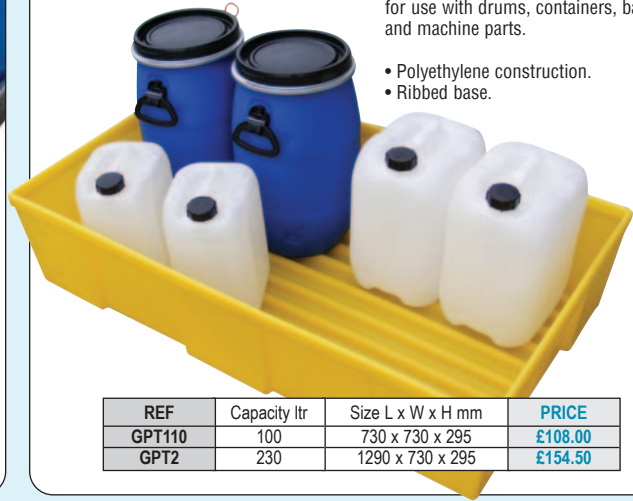

Our expert says

Eliminate all spillages Use a spill tray!

SPILL TRAYS

General bunded spill trays suitable for storage of containers, batteries and component parts.

- Recycled polypropylene.
- Anti-friction base.
- Lipped edges.

SPILL TRAYS

Provides safe, bunded storage that is ideal for use with drums, containers, batteries and machine parts.

- Polyethylene construction.
- Ribbed base.

REF	Capacity ltr	Size L x W x H mm	PRICE
GPT110	100	730 x 730 x 295	£108.00
GPT2	230	1290 x 730 x 295	£154.50

BUNDED SPILL TRAY

Spill trays are ideal for catching minor leaks and spills in the workplace and are great for storing smaller drums and containers. Compact and lightweight they can fit into small areas, are robust, easy to clean and compatible with most liquids.

BUNDED SPILL TRAYS

The ideal solution for catching spills in the workplace and storing small drums, containers and wet components.

- Can be purchased either with or without the removable surface drainage grid.
- Robust, easy to clean and broadband chemical compatibility.
- 100% polyethylene.