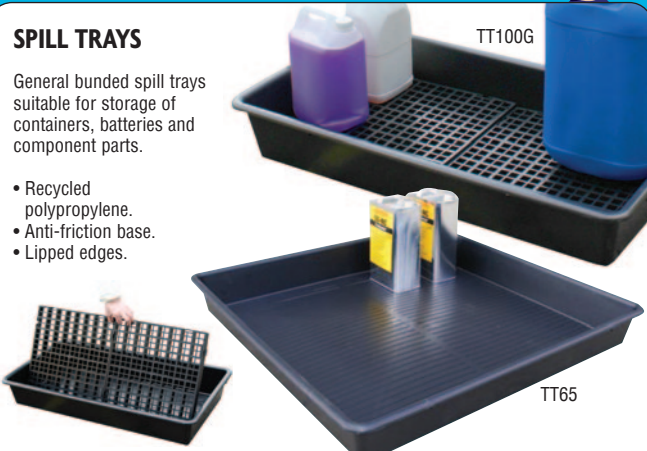

Our expert says

Eliminate all spillages Use a spill tray!

SPILL TRAYS

General bunded spill trays suitable for storage of containers, batteries and component parts.

- Recycled polypropylene.
- Anti-friction base.
- Lipped edges.

SPILL TRAYS

Provides safe, bunded storage that is ideal for use with drums, containers, batteries and machine parts.

- Polyethylene construction.
- Ribbed base.

REF	Capacity ltr	Size L x W x H mm	PRICE
GPT110	100	730 x 730 x 295	£108.00
GPT2	230	1290 x 730 x 295	£154.50

BUNDED SPILL TRAY

Spill trays are ideal for catching minor leaks and spills in the workplace and are great for storing smaller drums and containers. Compact and lightweight they can fit into small areas, are robust, easy to clean and compatible with most liquids.

BUNDED SPILL TRAYS

The ideal solution for catching spills in the workplace and storing small drums, containers and wet components.

- Can be purchased either with or without the removable surface drainage grid.
- Robust, easy to clean and broadband chemical compatibility.
- 100% polyethylene.