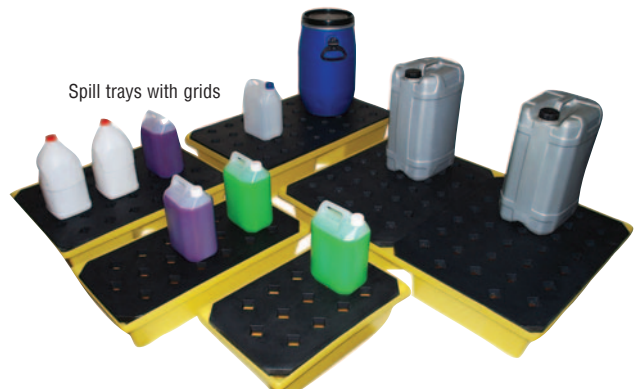

BUNDED SPILL TRAY

Spill trays are ideal for catching minor leaks and spills in the workplace and are great for storing smaller drums and containers. Compact and lightweight they can fit into small areas, are robust, easy to clean and compatible with most liquids.

- Low profiles for limited height applications.
- Broadband chemical compatibility.
- Fitted with removable mesh grid platform to assist cleaning.

REF	Designed to hold	Size L x W x H mm	Sump cap ltrs	PRICE
BB100	4 x 25 litre containers	920 x 720 x 175	100	£153.75

BUNDED SPILL TRAYS

The ideal solution for catching spills in the workplace and storing small drums, containers and wet components.

- Can be purchased either with or without the removable surface drainage grid.
- Robust, easy to clean and broadband chemical compatibility.
- 100% polyethylene.

Spill base trays

Spill trays with grids

SPILL TRAY SUPPLIED WITH GRID					SPILL TRAY BASE ONLY	
REF	Size L x W x H mm	Cap ltrs	UDL kg	PRICE	REF	PRICE
ST20/G	595 x 395 x 175	22	55	£74.25	ST20BASE	£42.00
ST30/G	805 x 405 x 170	31	55	£78.00	ST30BASE	£42.75
ST40/G	800 x 605 x 170	43	105	£85.50	ST40BASE	£47.25
ST60/G	1000 x 605 x 200	63	205	£105.75	ST60BASE	£75.75
ST100/G	1195 x 795 x 185	104	205	£155.63	ST100BASE	£94.13