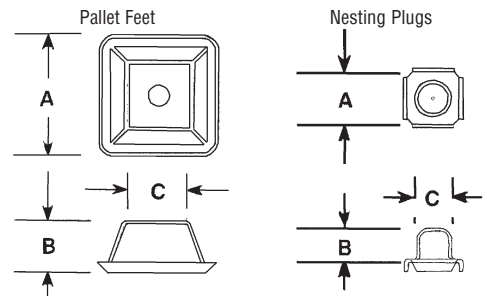

**PALLET FEET AND NESTING PLUGS**

- Most popular sizes of pallet feet are listed below.
- Manufactured from pressed steel and supplied self colour.
- Other sizes and styles available on request.

**Our expert says**  
These products are priced ex-works Bulk discounts available

Type	A mm	B mm	C mm	For pallet leg type & size	Thick mm	REF	PRICE 4 - 49 off	REF	PRICE 50 - 149 off
Pallet Feet	127 square	54	54	50mm Angle/RHS	2.3	AHE/0138/4-49	POA	AHE/0138/50+	POA
	165 square	57	70	70mm Angle/RHS	3.0	AHE/0140/4-49	POA	AHE/0140/50+	POA
	89 square	37	44	40mm Angle/RHS	2.3	AHE/1410/4-49	POA	AHE/1410/50+	POA
Nesting Plugs	50 x 54	36	32	3 sided - 50mm RHS	3.0	AHE/0116/4-49	POA	AHE/0116/50+	POA
	50 square	36	32	4 sided - 50mm RHS	3.0	AHE/0117/4-49	POA	AHE/0117/50+	POA

15.SJA7/FG

- Fork guides on model 15.SJA7/FG.
- Mesh size 50 x 50mm.
- Stackable up to 4 high.
- Folded height only 210mm.

Unit can be fitted on castors - please enquire for details

REF	O/S L x W x H mm	Capacity kg	Int height mm	Weight kg	PRICE
15.SJA5	800 x 1000 x 850	1200	700	48	£207.98
15.SJA7	1000 x 1200 x 900	1500	750	75	£322.05
15.SJA7/FG	1000 x 1200 x 900	1500	750	85	£354.00

REF	PRICE
UC775P	£302.03

**STACKABLE PALLET CONVERTER**

Convert a flat pallet into a stackable container in seconds. Fitted with a removable front gate.

- Pallet size: 1000 x 1200mm.
- Overall height: 1200mm. Internal height: 1025mm.
- Bright electro zinc plated finish.
- Fully stackable up to 4 high.
- Save space - 25 units stack onto one pallet for return journeys.
- Long lasting, economical alternative to disposable packaging.
- Up to 800kg capacity.
- Security lids and dividers available from stock.