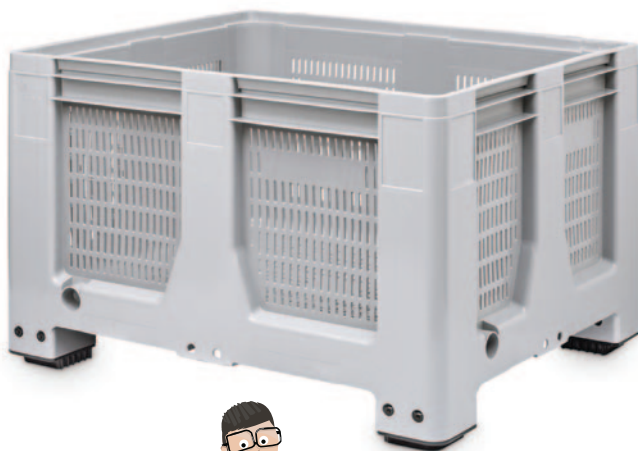

## BULK CONTAINERS

- Colour: grey.
- Choice of solid side or ventilated side models.
- Optional lid available.

**Our expert says**  
**Large carrying capacity**  
 allows more stock to be moved in one go

| REF           | Type        | Capacity ltrs | Capacity kg | Ext size L x W x H mm | Int size L x W x H mm | PRICE          |
|---------------|-------------|---------------|-------------|-----------------------|-----------------------|----------------|
| TBOXPB1210/G  | Solid       | 625           | 700         | 1200 x 1000 x 760     | 1120 x 920 x 610      | <b>£297.06</b> |
| TBOXPB1210P/G | Ventilated  | 625           | 700         | 1200 x 1000 x 760     | 1120 x 920 x 610      | <b>£297.06</b> |
| LIC40204      | Lid to suit |               |             |                       |                       | <b>£88.00</b>  |

## HI-VOLUME BOX PALLET

Choice of two high volume plastic box pallets.

- Solid or slotted sides and base.
- 660 litre capacity.
- Available in green, red or blue.
- Skids fitted on 1200mm sides.

| REF       | Type        | L x W x H mm      | PRICE          |
|-----------|-------------|-------------------|----------------|
| PB1210V/1 | Slotted     | 1200 x 1000 x 790 | <b>£202.50</b> |
| PB1210S/1 | Solid       | 1200 x 1000 x 790 | <b>£210.00</b> |
| COPAG11   | Lid to suit | -                 | <b>£48.38</b>  |

## HEAVY DUTY FOLDING BULK CONTAINER

Stacks up to 5 high with a unit load of 500kg each.

- 780 litre capacity.
- 3 runners and 2 drop doors.
- Ext: 1200 x 1000 x 975mm.
- Int: 1118 x 918 x 760mm.
- 62% height saving when folded.
- Loading: 500kg x 5 high.
- Weight: 63.9kg.
- Colour: black.