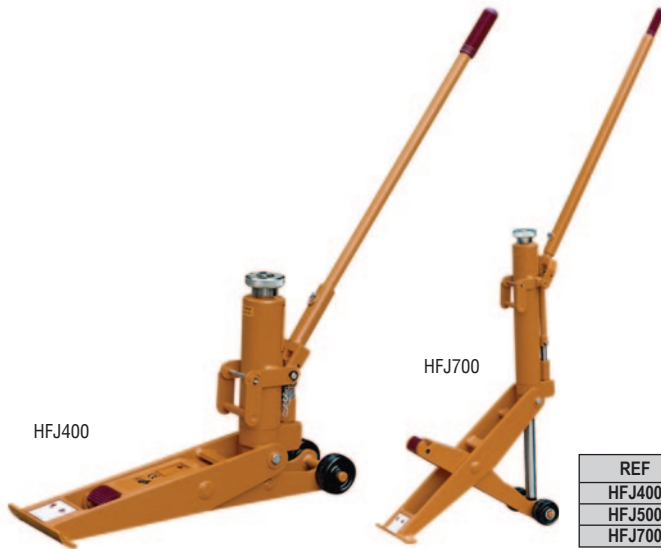

## MANUAL FURNITURE MOVER

Manual winch operation for moving furniture and office equipment.

- Supplied as a pair.
- O/A size: 570 x 390 x 780mm.
- Side supports lined with felt, platform rubber covered to protect load.
- Securing strap.

REF	Capacity kg	Lifting height mm	Weight kg	PRICE
FM60	600	300	25	£649.25

## HYDRAULIC FURNITURE MOVER

Pump action hydraulic operation for moving furniture and office equipment.

- Supplied as a pair.
- Steering handle has 180° full lock for easy movement of load.
- Support frame foam lined to avoid product damage.
- Heavy duty poly wheels.
- Securing strap.

## FORKLIFT JACKS

A range of three heavy duty easy to use hydraulic jacks suitable for raising forklift trucks.

- Simple rugged design with a pump action hydraulic arm.
- Low min height means it is easy to use under low loads.
- Two position lift pads.
- Lift pads swivel as jack is raised and lowered to gain more grip.
- Safety valve.