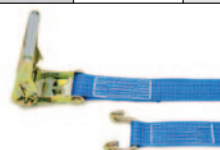

50mm WIDE RATCHET STRAPS

Available with 4 standard fittings.

- High tenacity polyester webbing - 50mm wide.
- Alternative lengths and end fittings supplied to order.
- LC2500daN.

ENDLESS RATCHET STRAPS - 400kg cap		
REF	Length m	PRICE
RL50E3	3	£12.65
RL50E6	6	£15.95
RL50E8	8	£18.15
RL50E10	10	£20.35

2 PART RATCHET STRAPS WITH DELTA LINKS - 2500kg cap		
REF	Length m	PRICE
RL50DL4M	4	£14.85
RL50DL6M	6	£17.05
RL50DL8M	8	£20.35
RL50DL10M	10	£23.65

Our expert says

Heavy duty load securing technology
Easy to use ratchet system

2 PART RATCHET STRAPS WITH CLAW HOOKS - 2500kg cap		
REF	Length m	PRICE
RL50CL4M	4	£13.20
RL50CL6M	6	£15.40
RL50CL8M	8	£17.60
RL50CL10M	10	£19.80

2 PART RATCHET STRAPS WITH CHASSIS (RAVE) HOOKS - 2500kg cap		
REF	Length m	PRICE
RL50CH4M	4	£14.30
RL50CH6M	6	£16.50
RL50CH8M	8	£19.80
RL50CH10M	10	£22.00