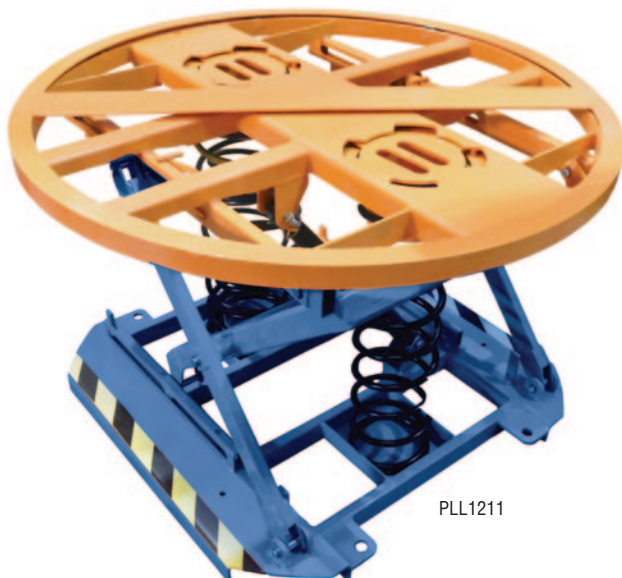

# ADJUSTABLE LEVELLING WORK POSITIONERS

PLL1211

PLL1312

## PALLET LEVEL LOADER

- Allows the operator to load and unload pallets easier, faster and far safer.
- No electrics, hydraulics or pneumatics. This sprung table needs no tools to change the table to handle loads from 200-2000kg.
- Maintains a level loading height automatically to prevent operator having to bend, stretch or walk unnecessarily.
- Loading and unloading time reduced by 40% and effort reduced by 75%.

- Maintenance-free.
- Top turntable rotates load to operator.
- Free standing, portable, fork guides fitted.
- Maximum lift height: 1000mm.
- Overall size: 1220 x 1110mm.
- Bellows skirt model option.

## SELF LEVELLING TRUCKS

A choice of a PVC covered or steel box unit. Designed to minimise operator fatigue or strain - platform will rise or fall under load

- Heavy duty steel frame.
- Non-marking swivel castors.
- Protective rubber bumper surround.
- 100kg capacity.