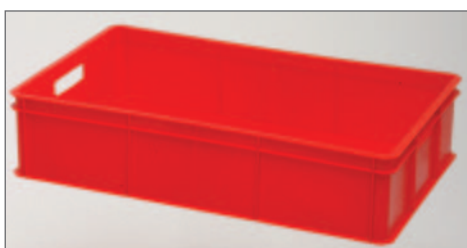

Perforated edges and base

Ext dim	765 x 455 x 90
Int dim	735 x 425 x 80
Capacity	20 litres
Colour	natural, red, blue, yellow, green
REF	PRICE
M111C	£21.75

Ext dim	765 x 455 x 90
Int dim	735 x 425 x 80
Capacity	20 litres
Colour	blue, green, red, yellow, natural, orange, pink, purple
REF	PRICE
M111D	£21.60

Ext dim	765 x 455 x 125
Int dim	435 x 425 x 110
Capacity	30 litres
Colour	natural, red, blue, yellow, green
REF	PRICE
M211BH	£22.94

Ext dim	765 x 455 x 125
Int dim	435 x 425 x 110
Capacity	30 litres
Colour	natural, red, blue, yellow, green
REF	PRICE
M211DH	£22.88

Ext dim	765 x 455 x 175
Int dim	735 x 425 x 160
Capacity	50 litres
Colour	natural, red, blue, yellow, green
REF	PRICE
M311BH	£24.09

Ext dim	765 x 455 x 175
Int dim	735 x 425 x 160
Capacity	50 litres
Colour	natural, red, blue, yellow, green
REF	PRICE
M311DH	£24.04

ALUMINIUM FRAME DOLLY

Great for moving plastic boxes and crates.

- Grey non-marking 95mm dia castors.
- Standard size 695mm L x 475mm W but can be bespoke made to fit other sizes.
- 200kg capacity.
- Plastic corner sections to prevent damage.