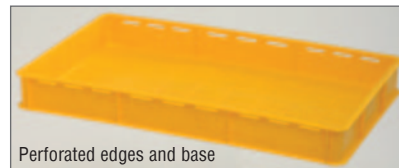

STACKING PLASTIC CONTAINER

Ext dim	765 x 455 x 90
Int dim	735 x 425 x 80
Capacity	20 litres
Colour	natural
REF	PRICE
M111A	£21.59

Ext dim	765 x 455 x 90
Int dim	735 x 425 x 80
Capacity	20 litres
Colour	blue, green, red, yellow, natural, orange, pink, purple
REF	PRICE
M111B	£21.64

Perforated edges and base

Ext dim	765 x 455 x 90
Int dim	735 x 425 x 80
Capacity	20 litres
Colour	natural, red, blue, yellow, green
REF	PRICE
M111C	£21.75

Ext dim	765 x 455 x 90
Int dim	735 x 425 x 80
Capacity	20 litres
Colour	blue, green, red, yellow, natural, orange, pink, purple
REF	PRICE
M111D	£21.60

Ext dim	765 x 455 x 125
Int dim	435 x 425 x 110
Capacity	30 litres
Colour	natural, red, blue, yellow, green
REF	PRICE
M211BH	£22.94

Ext dim	765 x 455 x 125
Int dim	435 x 425 x 110
Capacity	30 litres
Colour	natural, red, blue, yellow, green
REF	PRICE
M211DH	£22.88

Ext dim	765 x 455 x 175
Int dim	735 x 425 x 160
Capacity	50 litres
Colour	natural, red, blue, yellow, green
REF	PRICE
M311BH	£24.09

Ext dim	765 x 455 x 175
Int dim	735 x 425 x 160
Capacity	50 litres
Colour	natural, red, blue, yellow, green
REF	PRICE
M311DH	£24.04