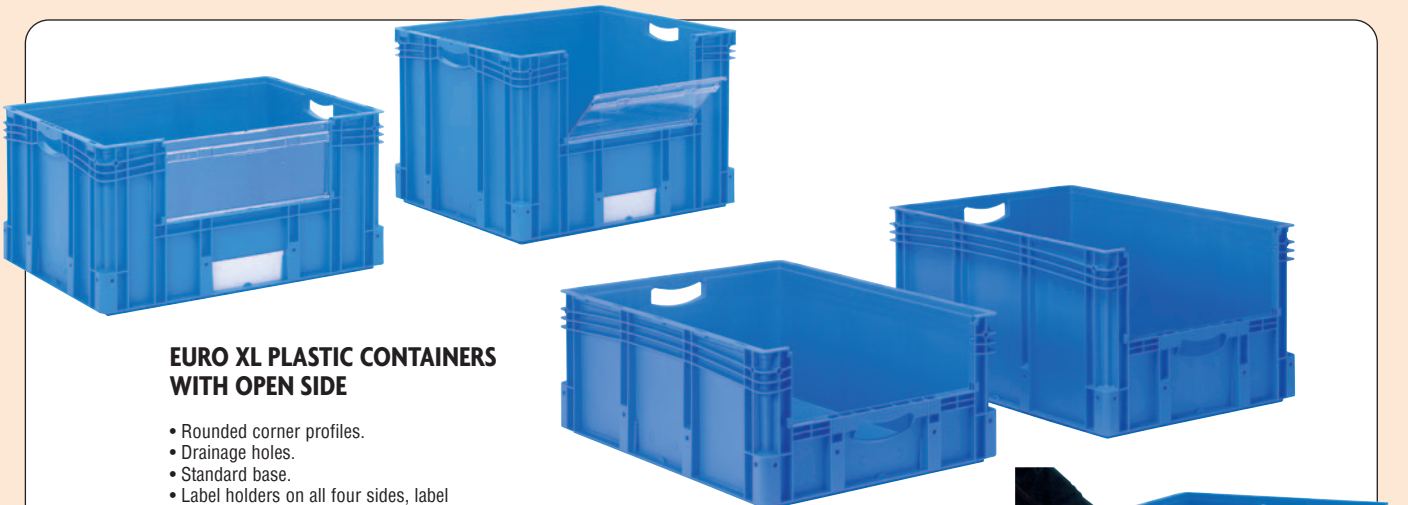

EUROPEAN STANDARD XL STACKING PLASTIC CONTAINERS SIZED 800 x 600mm

- Large inside volume.
- Supplied with standard base.
- Open hand grips.
- Stacking load 800kg.
- Colour: blue.

CONTAINERS WITH HINGED INTERLOCKING LID				
REF	Ext dim (L x W x H) mm	Load capacity kg	Vol ltrs	PRICE
XLD86121	800 x 600 x 138	60	44	£72.58
XLD86221	800 x 600 x 238	60	86	£82.18
XLD86321	800 x 600 x 338	60	128	£98.82
XLD86421	800 x 600 x 438	60	170	£106.07
XLD86521	800 x 600 x 538	60	212	£113.55

CONTAINERS WITHOUT LID				
REF	Ext dim (L x W x H) mm	Load capacity kg	Vol ltrs	PRICE
XL86121	800 x 600 x 120	60	49	£43.36
XL86221	800 x 600 x 220	60	91	£50.84
XL86321	800 x 600 x 320	60	132	£68.07
XL86421	800 x 600 x 420	60	174	£76.25
XL86521	800 x 600 x 520	60	217	£85.16

EURO XL PLASTIC CONTAINERS WITH OPEN SIDE

- Rounded corner profiles.
- Drainage holes.
- Standard base.
- Label holders on all four sides, label holder with stand-off top edge.
- Location hole for automated lifting.

CONTAINERS WITH SHORT SIDE PICK OPENING				
REF	Ext dim (L x W x H) mm	Load capacity kg	Vol ltrs	PRICE
XL86224	800 x 600 x 220	60	91	£53.81
XL86324	800 x 600 x 320	60	132	£69.37
XL86424	800 x 600 x 420	60	174	£74.71
XL86524	800 x 600 x 520	60	217	£80.76