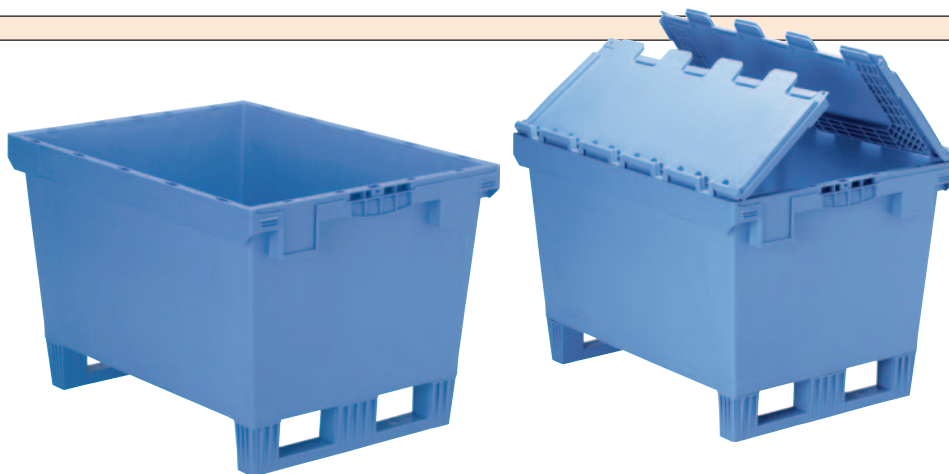

CONTAINERS WITH HINGED INTERLOCKING LID				
REF	Ext dim (L x W x H) mm	Load capacity kg	Vol ltrs	PRICE
XLD86121DKUFE	800 x 600 x 220	200	38	£107.49
XLD86221DKUFE	800 x 600 x 320	200	80	£110.59
XLD86321DKUFE	800 x 600 x 420	200	122	£128.27
XLD86421DKUFE	800 x 600 x 520	200	165	£135.41
XLD86521DKUFE	800 x 600 x 620	200	206	£142.52

XL PLASTIC CONTAINERS WITH PALLET RUNNERS

- Ergonomically designed open handgrips. Centring holes on all four edges.
- Push and pull ribs for automated handling on all sides.
- Rounded corner profiles.
- Label holders on all four sides, label holder with stand-off top edge.
- Location hole for automated lifting.

CONTAINERS WITH SHORT SIDE PICK OPENING				
REF	Ext dim (L x W x H) mm	Load capacity kg	Vol ltrs	PRICE
XL86324DKUFE	800 x 600 x 320	60	132	£95.73
XL86424DKUFE	800 x 600 x 420	60	174	£103.10
XL86524DKUFE	800 x 600 x 520	60	217	£110.59

MULTIPURPOSE MB PLASTIC CONTAINERS WITH FORK ENTRY SHOES

- With ready mounted fork entry shoes.
- Nestability and stackability is maintained with fork entry shoes.
- Colour- dove blue.

CONTAINERS WITH HINGED INTERLOCKING LID				
REF	Ext dim (L x W x H) mm	Load capacity kg	Vol ltrs	PRICE
MBD86321RKUFE	800 x 600 x 453	75	26	£129.46
MBD86421RKUFE	800 x 600 x 553	75	24	£138.96