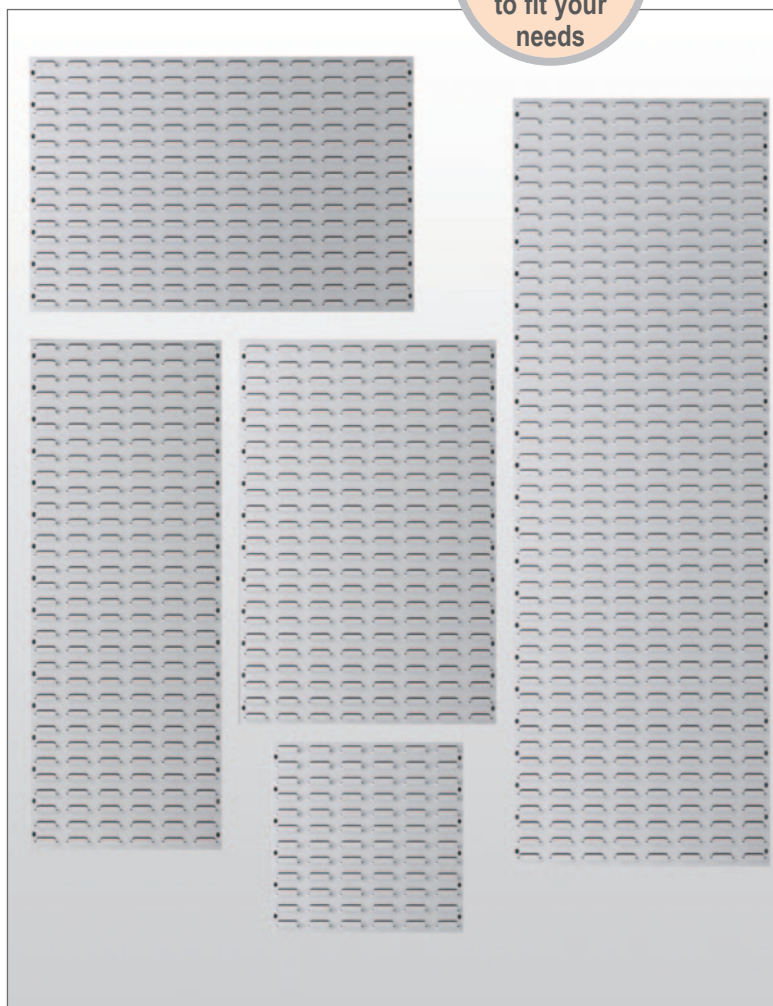

- Five bin sizes are available in four standard colours - red, blue, green, yellow plus translucent. Coloured bins have more impact resistance than translucent bins.
- Injection moulded in high grade polypropylene.
- Identification labels.
- ILV = bin louvre value.
- Accessories include: dividers, dust covers and clips - please enquire for prices.

REF	Vol UDL ltr	Ext L x W x H	Int L x W x H	ILV	Pack	PRICE
I/HC1	0.69	133 x 105 x 76	110 x 90 x 68	4.5	20	£46.62
I/HC2	0.97	180 x 105 x 76	155 x 90 x 68	4.5	20	£51.80
I/HC3	3.38	253 x 150 x 130	230 x 130 x 120	8	20	£103.60
I/HC4	9.5	370 x 205 x 130	335 x 180 x 125	12	10	£110.08
I/HC5	26	455 x 282 x 203	406 x 250 x 185	24	5	£74.46

METAL LOUVERED PANELS

- Cost effective storage offering a large range of sizes.
- Standard white finish or colour panels in yellow, blue or silver.
- Louvre value shows the number of bins that will fit onto a panel: panel ILV divided by the bin ILV = number of bins.

Our expert says

This can be totally customised to fit your needs

Panel size W x H mm	ILV - total louvres	REF	PRICE
457 x 457	6W x 12H = 72	LP1818	£38.85
457 x 915	6W x 24H = 144	LP1836	£54.39
457 x 1220	6W x 32H = 192	LP1848	£64.75
610 x 610	8W x 16H = 128	LP2424	£50.51
610 x 915	8W x 24H = 192	LP2436	£64.75
610 x 1220	8W x 32H = 256	LP2448	£79.00
915 x 457	12W x 12H = 144	LP3618	£54.39
915 x 610	12W x 16H = 192	LP3624	£64.75