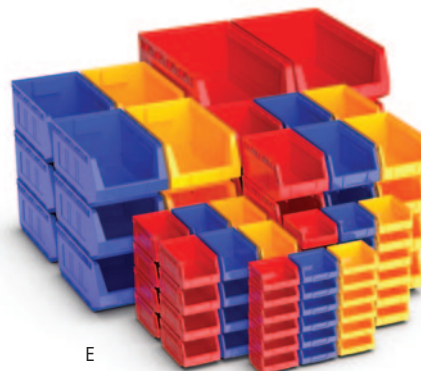

A range of pre-selected mixed size and mixed colour bin kits.

- Ideal starter packs.
- Colours as shown.

Bin mm	Size (W x D x H)
1	103 x 85 x 53
1B	103 x 121 x 53
2	103 x 165 x 83
3	148 x 240 x 128
4	209 x 356 x 164
5	310 x 500 x 190

A

B

C

D

E

Item	QUANTITY OF BINS						REF	PRICE
	No 1	No 1B	No 2	No 3	No 4	No 5		
A	-	12	12	6	-	-	13031002	£64.58
B	4	-	8	6	5	4	13031196	£121.12
C	-	-	48	18	6	-	13031197	£166.10
D	-	-	48	27	12	-	13031198	£235.17
E	18	18	24	24	12	6	13031199	£318.21