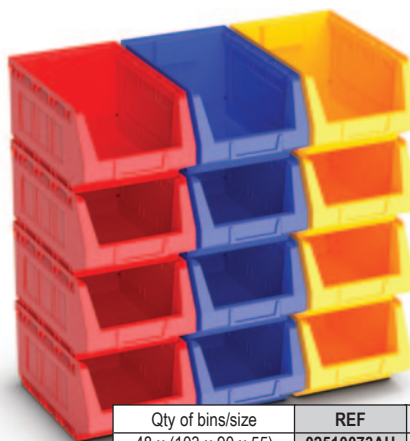

VALUE
range

MIXED COLOUR PLASTIC BIN KITS

A range of bin kits that are supplied with mixed colour bins (colours as shown).

Qty of bins/size	REF	PRICE
12 x (207 x 345 x 165)	02510077AH	£81.25
12 x (303 x 485 x 190)	13031183AH	£161.60

Qty of bins/size	REF	PRICE
48 x (103 x 90 x 55)	02510073AH	£43.51
48 x (103 x 120 x 62)	13031001AH	£86.66
48 x (103 x 165 x 83)	02510074AH	£68.60
48 x (145 x 240 x 125)	02510076AH	£151.66

PLASTIC BIN KITS

A range of pre-selected mixed size and mixed colour bin kits.

- Ideal starter packs.
- Colours as shown.

Bin mm	Size (W x D x H)
1	103 x 85 x 53
1B	103 x 121 x 53
2	103 x 165 x 83
3	148 x 240 x 128
4	209 x 356 x 164
5	310 x 500 x 190