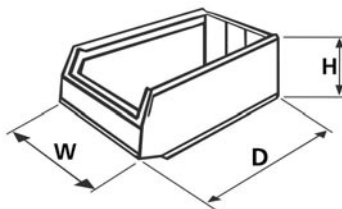

VALUE
range

MIXED COLOUR PLASTIC BIN KITS

A range of bin kits that are supplied with mixed colour bins (colours as shown).

Qty of bins/size	REF	PRICE
12 x (207 x 345 x 165)	02510077AH	£81.25
12 x (303 x 485 x 190)	13031183AH	£161.60

Qty of bins/size	REF	PRICE
48 x (103 x 90 x 55)	02510073AH	£43.51
48 x (103 x 120 x 62)	13031001AH	£86.66
48 x (103 x 165 x 83)	02510074AH	£68.60
48 x (145 x 240 x 125)	02510076AH	£151.66

PLASTIC BIN KITS

A range of pre-selected mixed size and mixed colour bin kits.

- Ideal starter packs.
- Colours as shown.

Bin mm	Size (W x D x H)
1	103 x 85 x 53
1B	103 x 121 x 53
2	103 x 165 x 83
3	148 x 240 x 128
4	209 x 356 x 164
5	310 x 500 x 190