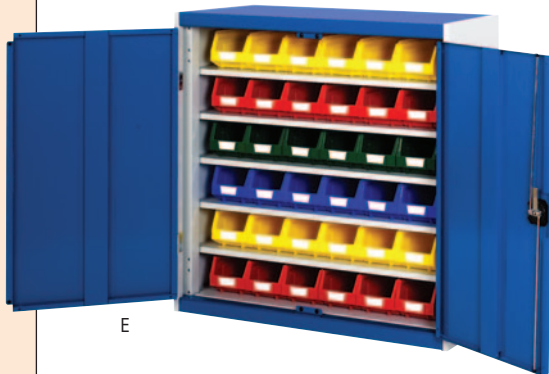

Our expert says

Bins included As standard!

PLASTIC STORAGE BINS & CUPBOARDS

HEAVY DUTY PLASTIC BIN CUPBOARDS

- All steel construction.
- Reinforced doors.
- 75kg UDL capacity shelves.
- Complete with bins as shown.
- 1000mm/2000mm high.
- 800mm/1050mm wide.
- 325mm/525mm deep.
- Grey carcass.
- Choice of door colour: blue, red, dark grey and grey.

A

B

E

F

1000mm HIGH CUPBOARDS							
Model	Height mm	Width mm	Depth mm	Shelves	Bins (W x D x H)	REF	PRICE
A	1000	800	325	5	24 x No 3 (145 x 240 x 125)	40031011.11V	£623.22
B	1000	800	525	3	12 x No 4 (207 x 345 x 165)	40031023.11V	£655.11
E	1000	1050	325	5	36 x No 3 (145 x 240 x 125)	40031041.11V	£744.95
F	1000	1050	525	3	20 x No 4 (207 x 345 x 165)	40031043.11V	£795.70

D

C

H

2000mm HIGH CUPBOARDS							
Model	Height mm	Width mm	Depth mm	Shelves	Bins (W x D x H)	REF	PRICE
C	2000	800	325	11	48 x No 3 (145 x 240 x 125)	40031014.11V	£1069.60
D	2000	800	525	8	27 x No 4 (207 x 345 x 165)	40031026.11V	£1126.14
G	2000	1050	325	11	72 x No 3 (145 x 240 x 125)	40031020.11V	£1266.73
H	2000	1050	525	8	45 x No 4 (207 x 345 x 165)	40031032.11V	£1382.67