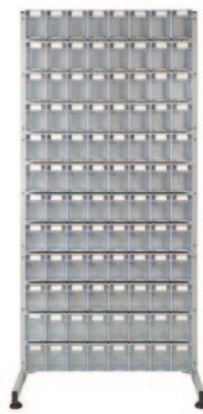

TILTING PLASTIC STORAGE BIN LOUVRE RACK KITS

We have a range of 8 standard rack kits that come complete with one rack and a mix or tilting bins to suit.

- Rack Size 930mm wide x 1920mm high.
- Choose between 4 single sided or 4 double sided options.
- Tilting bins come complete with the plastic housing cabinet that hooks onto the louvre panel using the adapter clips supplied.
- Tilting bins provide a safe and easy way to store your products whilst affording an easy way to view and pick them quickly.

Single sided rack kit A

Single sided rack kit B

Single sided rack kit C

Single sided rack kit D

Double sided rack kit A

Double sided rack kit B

Double sided rack kit C

Double sided rack kit D

TILTING PLASTIC STORAGE BIN LOUVRE RACK KITS						
REF	Kit	Sides	W x H mm	Includes these bins	PRICE	
RTBSSSA	A	single	930 x 1920	192 x RTB1	£976.93	
RTBSSSB	B	single	930 x 1920	96 x RTB2	£935.79	
RTBSSSC	C	single	930 x 1920	48 x RTB3	£918.15	
RTBSSSD	D	single	930 x 1920	24 x RTB4	£954.89	
RTBDSSA	A	double	930 x 1920	72 x RTB1, 48 x RTB2, 36 x RTB3, 8 x RTB4	£1701.72	
RTBDSSB	B	double	930 x 1920	48 x RTB1, 48 x RTB2, 24 x RTB3, 16 x RTB4	£1683.10	
RTBDSSC	C	double	930 x 1920	48 x RTB1, 48 x RTB2, 12 x RTB3, 24 x RTB4	£1742.38	
RTBDSSD	D	double	930 x 1920	24 x RTB1, 32 x RTB2, 12 x RTB3, 32 x RTB4	£1767.85	

TILTING PLASTIC STORAGE BIN LOUVRE TROLLEY KITS

Choose between 4 standard double sided trolley kits that come complete with one trolley and a mix or tilting bins to suit.

- Trolley size 930mm wide x 1425mm high.
- Tilting bins come complete with the plastic housing cabinet that hooks onto the louvre panel using the adapter clips supplied.
- Tilting bins provide a safe and easy way to store your products whilst affording an easy way to view and pick them quickly.
- Trolley is mounted on 4 swivel castors (two with footbrakes) 100mm dia and provides a convenient way of moving stored goods around between various points.
- Push/Pull handle fitted to trolley frame.