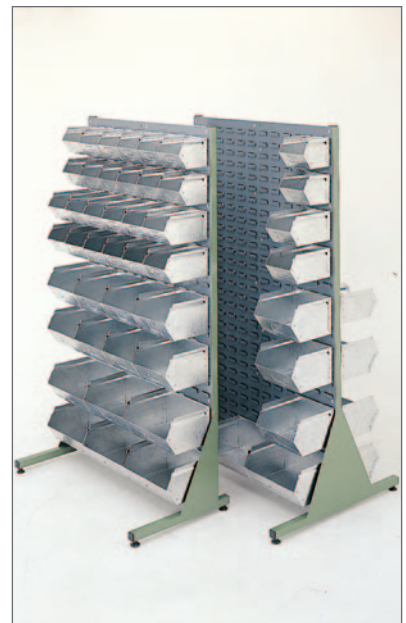

SINGLE/DOUBLE SIDED LOUVERED STEEL BIN RACKS

REF	Size H x W x D mm	PRICE
LR-S	Single 1600 x 915 x 500	£359.65
LR-D	Double 1600 x 915 x 750	£548.27