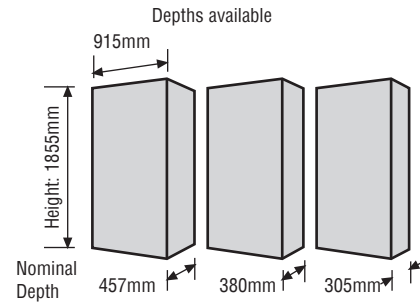

## PIGEON HOLE STEEL BIN UNITS

- Storage units supplied ready assembled for immediate use.
- Wide range of compartment sizes. sizes quoted are nominal.
- Cabinet size 1855 high x 915mm wide.
- Can be fitted with lockable double doors for security.
- Bin units are available in 3 different depths - please see illustrations below for details.
- Also available as half height units at 60% of full price.
- Powder coated grey. RAL 7035.
- Please advise if compartment sizes are critical.

- Optional double doors can be fitted to all units.

REF	Height mm	PRICE
ACTCDK1855	1855	£252.35
ACTCDK915	915	£185.10

ACTC3

ACTC36

REF	PRICE 305mm	PRICE 380mm	PRICE 457mm
ACTC1	£469.40	£495.09	£556.72
ACTC2	£493.96	£553.87	£640.67
ACTC3	£493.96	£524.58	£588.84
ACTC4	£584.11	£626.88	£725.62
ACTC5	£623.51	£672.24	£779.60
ACTC6	£681.39	£742.30	£859.39
ACTC7	£557.83	£675.97	£713.36
ACTC8	£444.16	£465.34	£536.34
ACTC9	£537.38	£577.08	£661.53
ACTC11	£552.52	£596.61	£674.84
ACTC12	£445.14	£458.62	£512.10
ACTC17	£586.47	£633.96	£702.25
ACTC36	£452.24	£483.81	£547.79

Nominal bin depth front to back

ACTC1  
12 compts  
305 x 457mm

ACTC2  
24 compts  
305 x 228mm

ACTC3  
18 compts  
305 x 305mm

ACTC4  
36 compts  
152 x 305mm

ACTC5  
48 compts  
152 x 228mm

ACTC6  
72 compts  
152 x 152mm

ACTC7  
45 compts  
36 152 x 152mm  
9 305 x 305mm

ACTC8  
6 compts  
305 x 915mm

ACTC9  
27 compts  
203 x 305mm

ACTC11  
24 compts  
457 x 152mm

ACTC12  
8 compts  
457 x 457mm

ACTC17  
36 compts  
203 x 228mm