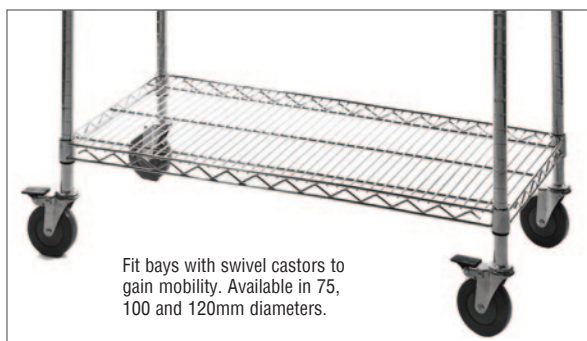

Fit bays with swivel castors to gain mobility. Available in 75, 100 and 120mm diameters.