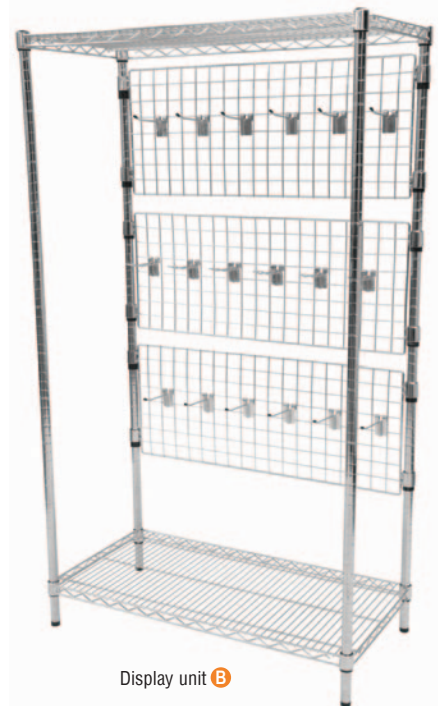

ACCESSORIES FOR CHROME WIRE SHELVING BAYS

See previous page and next page for further suggestions on how to use the accessories to build a purposeful unit.

SHELF ACCESSORIES			
Description	Size mm	REF	PRICE
1 Basket shelf 90mm	460 x 610	EC1824B	£23.72
2 Basket shelf 90mm	460 x 915	EC1836B	£34.43

ACCESSORIES FOR HYGIENE CHROME WIRE SHELVING			
Accessories	Size	REF	PRICE
A Utility rails 25mm	460mm	UR18	£4.59
	610mm	UR24	£5.36
	760mm	UR30	£6.12
	915mm	UR36	£6.89
	1070mm	UR42	£7.65
	1220mm	UR48	£8.42
	1370mm	UR54	£9.18
	1520mm	UR60	£9.95
Short cart handles	460mm	SCH18	£9.95
	610mm	SCH24	£11.48
Long cart handles	460mm	LCH18	£17.60
	610mm	LCH24	£19.89
B Back grids	350 x 915mm	EC3614BG	£14.54
	350 x 1220mm	EC4814BG	£17.60
C Garment rails	915mm	EC36GR	£9.95
	1220mm	EC48GR	£11.48
	1520mm	EC60GR	£13.77
D Swivel castors 70kg capacity	75mm unbraked	R75UB	£8.42
	75mm braked	R75BR	£9.18
D Swivel castors 80kg capacity	100mm unbraked	R100UB	£9.18
	100mm braked	R100BR	£10.71
D Swivel castors 100kg capacity	120mm unbraked	R120UB/C	£14.54
	120mm braked	R120BR/C	£15.30
E Posts (1 piece)	760mm	PECC30	£5.36
	1625mm	PECC64	£8.42
	1820mm	PECC72	£9.95
	2130mm	PECC84	£10.71
F Shelf ledges	115 x 305mm	SL12	£2.30
	115 x 355mm	SL14	£3.06
	115 x 460mm	SL18	£3.83
	115 x 610mm	SL24	£4.59
	115 x 760mm	SL30	£5.36
	115 x 915mm	SL36	£6.12
	115 x 1070mm	SL42	£6.89
	115 x 1220mm	SL48	£7.65
	115 x 1370mm	SL54	£8.42
	115 x 1520mm	SL60	£9.95
	115 x 1820mm	SL72	£11.48
G Shelf dividers	170 x 305mm	SD12	£6.89
	170 x 355mm	SD14	£7.65
	170 x 460mm	SD18	£8.42
	170 x 610mm	SD24	£9.18

Mobile castor bay **D**

Static wine rack **H**

Display unit **B**