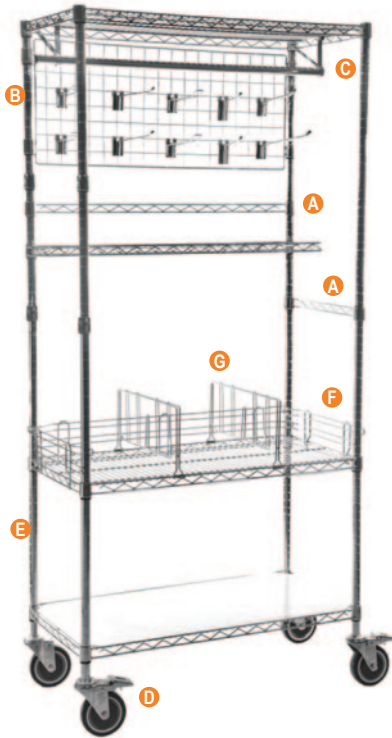

ACCESSORIES FOR CHROME WIRE SHELVING BAYS

See previous page and next page for further suggestions on how to use the accessories to build a purposeful unit.

SHELF ACCESSORIES			
Description	Size mm	REF	PRICE
1 Basket shelf 90mm	460 x 610	EC1824B	£23.72
2 Basket shelf 90mm	460 x 915	EC1836B	£34.43

ACCESSORIES FOR HYGIENE CHROME WIRE SHELVING			
Accessories	Size	REF	PRICE
A Utility rails 25mm	460mm	UR18	£4.59
	610mm	UR24	£5.36
	760mm	UR30	£6.12
	915mm	UR36	£6.89
	1070mm	UR42	£7.65
	1220mm	UR48	£8.42
	1370mm	UR54	£9.18
	1520mm	UR60	£9.95
Short cart handles	460mm	SCH18	£9.95
	610mm	SCH24	£11.48
Long cart handles	460mm	LCH18	£17.60
	610mm	LCH24	£19.89
B Back grids	350 x 915mm	EC3614BG	£14.54
	350 x 1220mm	EC4814BG	£17.60
C Garment rails	915mm	EC36GR	£9.95
	1220mm	EC48GR	£11.48
	1520mm	EC60GR	£13.77
D Swivel castors 70kg capacity	75mm unbraked	R75UB	£8.42
	75mm braked	R75BR	£9.18
D Swivel castors 80kg capacity	100mm unbraked	R100UB	£9.18
	100mm braked	R100BR	£10.71
D Swivel castors 100kg capacity	120mm unbraked	R120UB/C	£14.54
	120mm braked	R120BR/C	£15.30
E Posts (1 piece)	760mm	PECC30	£5.36
	1625mm	PECC64	£8.42
	1820mm	PECC72	£9.95
	2130mm	PECC84	£10.71
F Shelf ledges	115 x 305mm	SL12	£2.30
	115 x 355mm	SL14	£3.06
	115 x 460mm	SL18	£3.83
	115 x 610mm	SL24	£4.59
	115 x 760mm	SL30	£5.36
	115 x 915mm	SL36	£6.12
	115 x 1070mm	SL42	£6.89
	115 x 1220mm	SL48	£7.65
	115 x 1370mm	SL54	£8.42
	115 x 1520mm	SL60	£9.95
	115 x 1820mm	SL72	£11.48
G Shelf dividers	170 x 305mm	SD12	£6.89
	170 x 355mm	SD14	£7.65
	170 x 460mm	SD18	£8.42
	170 x 610mm	SD24	£9.18

Mobile castor bay **D**

Static wine rack **H**

Display unit **B**