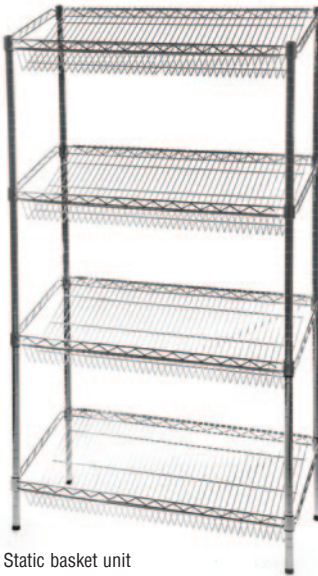

CHROME WIRE SHELVING BAYS

By combining the chrome wire shelving accessories and the standard bays you can easily build up a shelving system that suits your particular application.

See previous pages for full product details.

Static basket unit

Mobile basket unit

Garment hanging unit

STAINLESS STEEL WIRE SHELVING

Suitable for use in all hygiene areas.

- Grade 304 stainless steel construction.
- Wet and dry use.
- Easy to build and add to.
- Capacity up to 300kg shelf loads - check against individual sized shelves.
- Static units can easily be converted into mobile units by adding 4 swivel castors - please enquire for price.

Create a hygienic set-up to suit your space

Bay size 1820mm H	4 TIER STARTER UNIT		4 TIER ADD-ON UNIT		EXTRA SHELVES	
	REF	PRICE	REF	PRICE	REF	PRICE
460 x 915	SSW44/S	£392.04	SSW44/SAO	£375.71	SSW1836	£72.02
460 x 1070	SSW51/S	£424.71	SSW51/SAO	£408.38	SSW1842	£80.19
460 x 1220	SSW45/S	£436.59	SSW45/SAO	£420.26	SSW1848	£83.16
460 x 1520	SSW46/S	£525.69	SSW46/SAO	£509.36	SSW1860	£105.44
460 x 1820	SSW52/S	£591.03	SSW52/SAO	£574.70	SSW1872	£121.77
610 x 915	SSW48/S	£460.35	SSW48/SAO	£444.02	SSW2436	£89.10
610 x 1070	SSW54/S	£501.93	SSW54/SAO	£485.60	SSW2442	£99.50
610 x 1220	SSW49/S	£525.69	SSW49/SAO	£509.36	SSW2448	£105.44
610 x 1520	SSW50/S	£596.97	SSW50/SAO	£580.64	SSW2460	£123.26
610 x 1820	SSW55/S	£650.43	SSW55/SAO	£634.10	SSW2472	£136.62