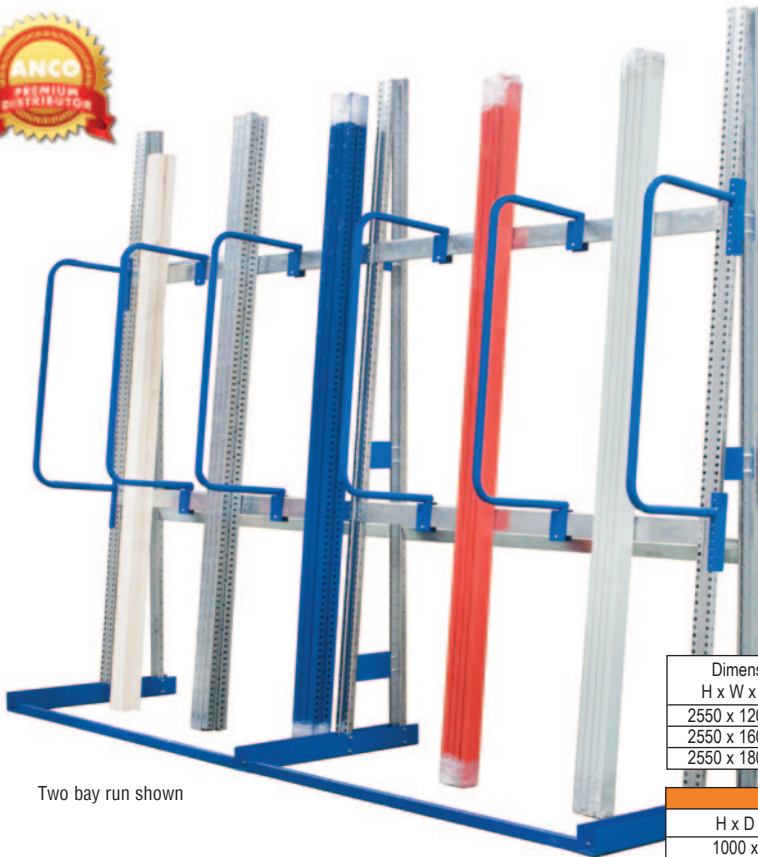

CABLE REEL STORAGE

A great way for storing and dispensing cable or other items that are on reels. There are two static racks or a mobile bench trolley to choose from. Supplied with 25mm diameter tubes that slot into notched beams that can be located in 5 different positions.

Each level is then fitted with a face beam to enable the material to be offered to the user and conveniently cut to length.

Cable reel static rack

Cable reel trolley

Type	H x W x D mm	No of tubes	Tube load kg	REF	PRICE
Trolley	880 x 915 x 610	4	70	RRCT/09/09/06/2/BG	£329.66
Static rack	1830 x 915 x 610	8	70	RRCB/18/09/06/4/GY	£306.16
Static rack	1830 x 1220 x 610	8	60	RRCB/18/12/06/4/GY	£368.86

Two bay run shown

VERTICAL STORAGE RACKS

Offers a cost effective way of storing all those long awkward items.

The system comes as a starter and extension bay format meaning long runs are more cost effective.

The bays come with three hoop dividers, all necessary frames and base plates, two front beams, one back beam and base rail.

Other size racks available to order, please contact us for prices.

- Store all your long awkward items. Quickly gets your storage organised.
- Simple to build and reconfigure.
- Fully adjustable hoop dividers.
- Starter and extension bay system.
- Can be secured to the floor.
- All bays come complete with three hoop dividers (one right hand, one left hand and one central).