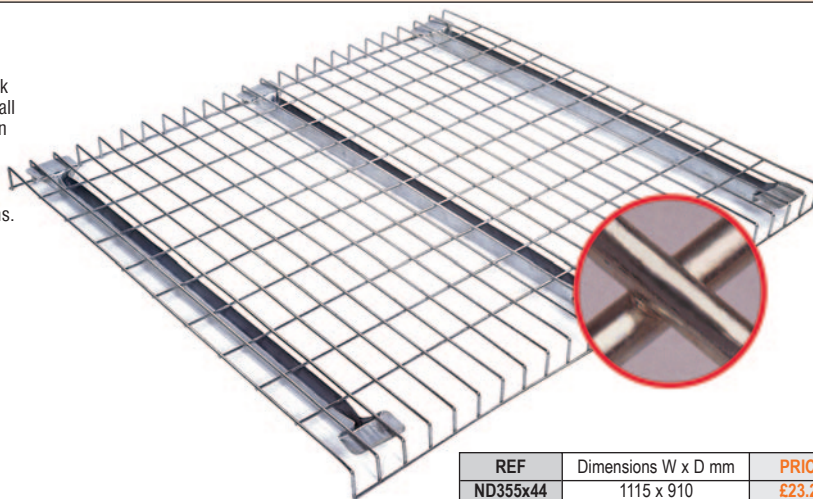

RACK ARMOUR

- Reduces racking damage by as much as 80%.
- Rapid and easy installation, fits in seconds - no fixings required.
- Reliable, tough and resilient ballistics grade polymer.
- 'Persistence of shape' ensures long and effective lifetime service.
- Virtually unbreakable in temperature 5°C+. Operates down to -40°C.
- Fits all makes of pallet racking and is inter-transferable.
- Impervious to moisture, mould growth, corrosion, acid, alkaline and most solvents.
- High visibility colour as standard with other colours available to enhance your warehouse safety and stock ID. Eg Green (fire exits).

REF	Width mm	Height mm	To fit upright width mm	PRICE
RA/125	125	600	up to 87	£24.50
RA/140	140	600	up to 100	£27.13
RA/160	160	600	up to 120	£33.25

WIRE MESH DECKING

Increase the versatility of pallet beam racking with mesh deck panels. Suitable for use with cartons, irregular loads and small items. Superior finish - heavy gauge wire is welded first, then electro-galvanised for maximum durability and rust-free life.

- Easy to install - drops into place, no fastening required.
- Ideal for storage above walk aisles or high bay rack systems.
- Fire retardant and maintains integrity of overhead sprinkler coverage - a fire safety choice.
- Other sizes are available to order.

- Used to prevent product spillage or pedestrian access.
- Quick and easy to install.
- Decreases liability and limits access.
- Adjustable and versatile.
- Visual safety barrier.
- Debris containment.
- Rated and tested to 680kg.