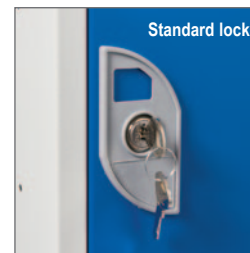

TOOL CHARGING STORAGE LOCKERS

Top quality storage lockers suitable for secure charging of your power tools, electrical equipment and batteries. Choose between solid or perforated doors and how many tiered compartments you want: 4, 5, 6 or 8. The lockers are 1800mm high and there is the option of 300 x 450mm or 450 x 450mm width x depth. This product has been CE tested and meets EU safety requirements.

- 4, 5, 6 and 8 door lockers fitted with galvanised security shelf to prevent unauthorised access to the compartment below.
- Fitted with standard, mastered cam locks with 2000 differs.
- Strengthened and ventilated doors with rubber buffers.
- Powder coated with Germ Guard Active Technology.
- Supplied with anti-corrosive galvanised shelves.
- Available with perforated doors for added ventilation.
- Standard and RCD Plug options available.
- Available with a range of lock fittings including: standard key, latch lock, coin return and coin retain.
- Choice of colours: red, green, grey, light blue, dark blue or yellow.

RCD plug

SOLID DOOR TOOL CHARGING LOCKERS						
Overall size H x W x D mm	Compartment size H x W x D mm	Tiers	STANDARD PLUG		RCD PLUG	
			REF	PRICE	REF	PRICE
1800 x 300 x 450	450 x 300 x 390	4	BL1830454SX	£591.62	BR1830454SX	£827.12
	360 x 300 x 390	5	BL1830455SX	£695.01	BR1830455SX	£990.82
	260 x 300 x 390	6	BL1830456SX	£781.17	BR1830456SX	£1134.42
	225 x 300 x 390	8	BL1830458SX	£937.69	BR1830458SX	£1408.69
1800 x 450 x 450	450 x 450 x 360	4	BL1845454SX	£672.04	BR1845454SX	£908.97
	360 x 450 x 360	5	BL1845455SX	£792.66	BR1845455SX	£1087.03
	260 x 450 x 360	6	BL1845456SX	£890.31	BR1845456SX	£1244.99
	225 x 450 x 360	8	BL1845458SX	£1068.37	BR1845458SX	£1539.37