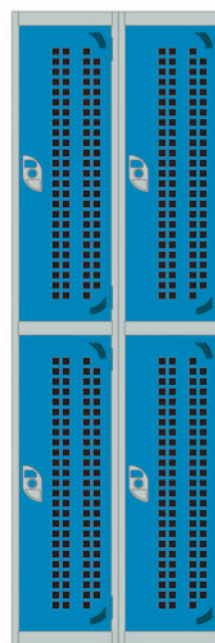

## PERFORATED DOOR CLOTHES LOCKERS

Our perforated door lockers are designed for situations where efficient ventilation and maximum visibility combined with security are essential.

- 2, 3, 4 and 6 door lockers fitted with security shelf to prevent unauthorised access to the compartment below.
- Fitted with standard mastered cam locks with 2000 differs.
- Single tier lockers fitted with top shelf and coat hook.
- Two tier lockers fitted with coat hook in each compartment.
- Available as individual lockers or in nests - see below.
- Powder coated with Germ Guard Active Technology anti-bacterial paint.
- Door colours: light grey, dark blue, green, light blue, red or yellow.
- Minimum order quantity of 8.

REF	Doors	Size H x W x D mm	PRICE
LS1830301PX	1	1800 x 300 x 300	£153.65
LS1830302PX	2		£185.24
LS1830303PX	3		£195.29
LS1830304PX	4		£225.45
LS1830306PX	6		£246.99
LS1830451PX	1		1800 x 300 x 450
LS1830452PX	2	£190.98	
LS1830453PX	3	£209.65	
LS1830454PX	4	£254.17	
LS1830456PX	6	£281.45	
LS1845451PX	1	1800 x 450 x 450	
LS1845452PX	2		£234.06
LS1845453PX	3		£242.68
LS1845454PX	4		£258.48
LS1845456PX	6		£278.58