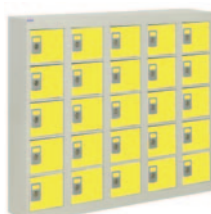

## PERSONAL EFFECTS LOCKERS

- For personal security of small items.
- Compartments - 205mm wide x 140mm high x 380mm deep.
- Fitted with cam locks with 2000 differs.
- Epoxy powder coated finish. Choice of colours: body - light grey, doors - light grey, blue, red, green or yellow. Germ Guard anti-bacterial paint finish.
- The LR189038F supplied in 2 sections.

REF	Cpts	Size H x W x D mm	PRICE
LR909038Y	20	940 x 900 x 380	£478.18
LR184538Y	20	1800 x 450 x 380	£478.18
LR129038H	28	1285 x 900 x 380	£679.22
LR189038F	40	1800 x 900 x 380	£920.46

- Fitted with standard mastered cam locks.
- Available in various compartment sizes.
- The Personal Effects Lockers have a through frame shelf for extra security.
- Compartment entry aperture: H.150mm x W.163mm x D.360mm.
- Pre-drilled for nesting.
- Each compartment on the personal effects lockers are fitted as standard, with a security shelf to prevent unauthorised access to the compartment below.
- Reaction to Fire Classification EN 13501-1.
- Reaction to Fire Classification EN 13501-1.
- Powder coated with Germ Guard Active Technology paint with a choice of colours. Body: light grey. Doors: red, green, light grey, light blue, dark blue and yellow.

REF	No of compartments	Dimensions H x W x D mm	PRICE
LR944519W	10	940 x 450 x 190	£146.30
LR949019W	20	940 x 900 x 190	£288.38
LR941119W	25	940 x 1130 x 190	£383.22