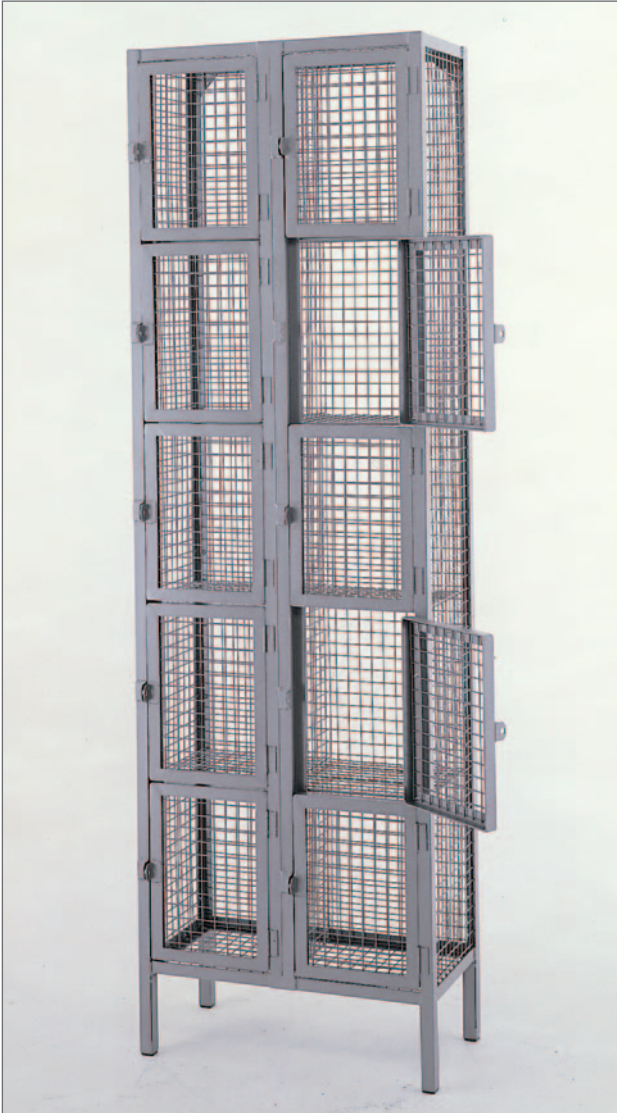

## MESH COMPARTMENT CLOTHES LOCKERS

- Strong welded angle frame for durability.
- Infilled with 25 x 25mm mesh - max visibility.
- Can be supplied with or without lockable doors.
- Each compartment 305mm x 305mm height and width.
- Doors with hasp and staple or master series camlocks.
- Cushion stops for quiet operation and plastic insert fleet.
- Finish grey. Additional colours available.
- Special sizes, layouts and finishes can be supplied.

### MESH COMPARTMENT LOCKERS with hasp & staple

REF	Compartments 305mm high x 305mm wide on 150mm legs	PRICE
CA-10	Nest of 2 - 10 comps - 305 deep x 5 high	£681.46
CA-15	Nest of 3 - 15 comps - 305 deep x 5 high	£1082.88
CB-10	Nest of 2 - 10 comps - 455 deep x 5 high	£799.18
CB-15	Nest of 3 - 15 comps - 455 deep x 5 high	£1259.97
PL	Padlock - self locking	£8.65

### MESH COMPARTMENT LOCKERS with camlocks

REF	Compartments 305mm high x 305mm wide on 150mm legs	PRICE
CA-10/CL	Nest of 2 - 10 comps - 305 deep x 5 high	£695.64
CA-15/CL	Nest of 3 - 15 comps - 305 deep x 5 high	£1097.06
CB-10/CL	Nest of 2 - 10 comps - 455 deep x 5 high	£813.37
CB-15/CL	Nest of 3 - 15 comps - 455 deep x 5 high	£1274.16

## MESH CLOTHES LOCKERS

- Constructed with angle frame for strength.
- Infilled with 25 x 25mm mesh for visibility.
- Lockable doors for full security.
- Contents fully ventilated.
- Hasp and staple or camlock designed.
- Cushion door stops for quiet operation.
- Fitted on plastic insert feet.
- Finish grey - additional colours available.