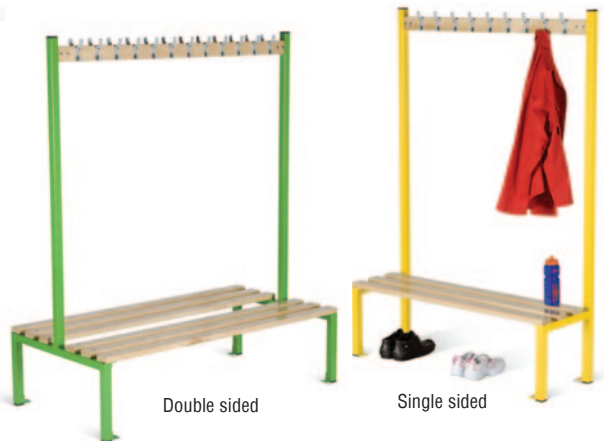

## CLOAKROOM ISLAND SEATING

- Welded 38mm tubular steel.
- Supplied with double coat hooks and beech wood slats.
- Shoe compartments or tray options.
- Powder coated: green, dark blue, red, yellow, grey, dark grey or black.
- Floor fixing bracket.

Double sided plus shoe compartments

Single sided plus shoe tray

Double sided

Single sided

REF	Style	Number of hooks	Size H x L x D mm	PRICE
IS120S	Single	9	1800 x 1200 x 400	£302.82
IS150S	sided	12	1800 x 1500 x 400	£323.37
IS120D	Double	18	1800 x 1200 x 760	£503.98
IS150D	sided	24	1800 x 1500 x 760	£534.26
IS120SSB	Single sided plus shoe compartment	8	1800 x 1200 x 400	£447.74
IS150SSB		10	1800 x 1500 x 400	£496.41
IS120DSB	Double sided plus shoe compartment	16	1800 x 1200 x 760	£794.90
IS150DSB		20	1800 x 1500 x 760	£878.18
IS120SST	Single sided plus shoe tray	9	1800 x 1200 x 400	£408.81
IS150SST		12	1800 x 1500 x 400	£444.50
IS120DST	Double sided plus shoe tray	18	1800 x 1200 x 760	£725.69
IS150DST		24	1800 x 1500 x 760	£773.27

## BENCH SEATING

- Welded 38mm tubular steel.
- Supplied with three beech wood slats.
- Powder coated in the following colours: green, dark blue, red, yellow, grey, dark grey or black.
- Free standing.
- Height: 390mm.