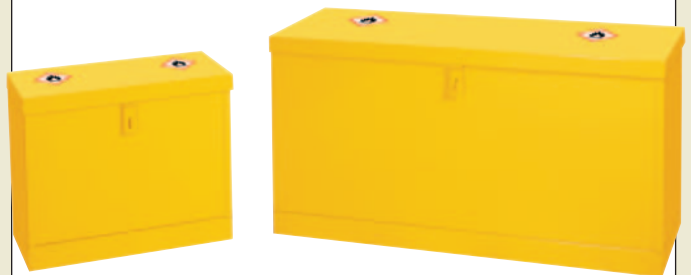

- Wall mounted for easy access at eye level.

REF	H x W x D mm	Shelf	Sump cap ltr	PRICE
243615CSCW	610 x 915 x 381	1	15	£275.78
203618CSCW	480 x 915 x 457	1	20	£266.05

HAZARDOUS STACKABLE CABINETS

These stackable cabinets give you double storage capacity and take up little room, as you can stack them as required.

- Two sizes available.
- Labelled as hazardous content.
- Complete with locking door.

REF	H x W x D mm	Shelf	Sump cap ltr	PRICE
283618CSCCK	710 x 915 x 457	1	30	£326.61
243618CSCCK	610 x 915 x 457	1	30	£316.88

GALVANISED HAZARDOUS STORAGE BINS

Available with or without a drainage sump.

- Galvanised anti-corrosion finish.
- Supplied with hasp and staple suitable for a padlock.

REF	H x W x D mm	Sump cap ltr	3 point type	PRICE
GB/NOSUMP	765 x 685 x 508	n/a	Hasp & staple	£416.38
GBS/SUMP	765 x 685 x 508	40	Hasp & staple	£493.16

HAZARDOUS SUBSTANCE FLAT TOP/SLOPING BINS

Easy way to store your hazardous chemicals in a bin that can be easily relocated to where it is needed.

- Available with flat or sloping top.
- Two sizes available.
- Complete with hasp and staple for use with a padlock.