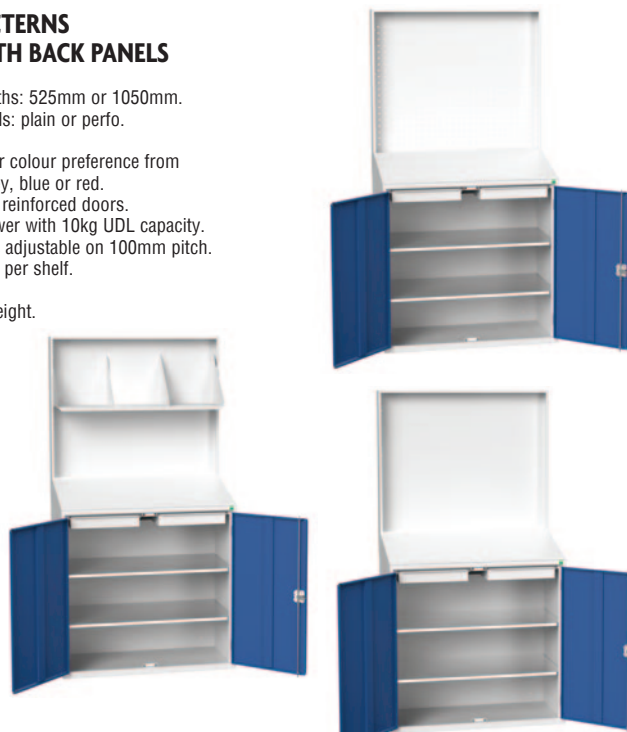

1050mm WIDE		
REF	Back panel	PRICE
16929219.11	Perfo	£612.37
16929220.11	Plain	£604.86
16929221.11	Plain & file holder	£663.33