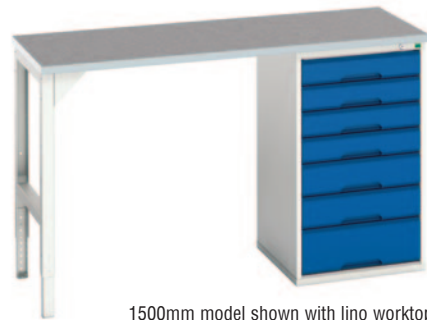

STORAGE BENCHES

PEDESTAL STORAGE BENCHES

A range of easy sit benches fitted with pedestal drawers and cupboard choices. Supplied assembled and ready to use. Please specify colour choice.

- Up to 300kg UDL capacity.
- Central locking drawers and lockable cupboards.
- Roller bearing drawers with 75kg UDL capacity and 100% extension slides.
- Compatible with optional divider kits.
- 30mm thick worktops.
- Framework light grey with colour options on cabinet fronts: dark grey, light grey, blue or red.
- All bench frames are 600mm deep x 930mm high with a choice of length: 1500mm or 2000mm.
- Cabinets are 900mm high x 550mm deep x 525mm or 800mm wide.

1500mm model shown with mpx worktop and 525mm wide 5 drawer cabinet

REF	Length mm	Worktop	PRICE
16921900.11	1500	Mpx	£784.49
16921950.11	2000	Mpx	£824.05
16921910.11	1500	Lino	£843.56
16921960.11	2000	Lino	£946.20

1500mm model shown with mpx worktop and 525mm wide 2 drawer and cupboard cabinet

REF	Length mm	Worktop	PRICE
16921902.11	1500	Mpx	£674.54
16921952.11	2000	Mpx	£714.11
16921912.11	1500	Lino	£733.61
16921962.11	2000	Lino	£836.23