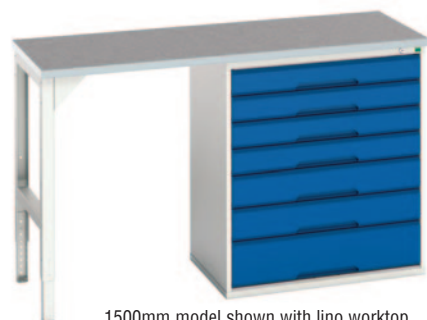

1500mm model shown with lino worktop and 800mm wide 7 drawer cabinet

REF	Length mm	Worktop	PRICE
16921904.11	1500	Mpx	£957.98
16921954.11	2000	Mpx	£997.54
16921914.11	1500	Lino	£1017.04
16921964.11	2000	Lino	£1119.68