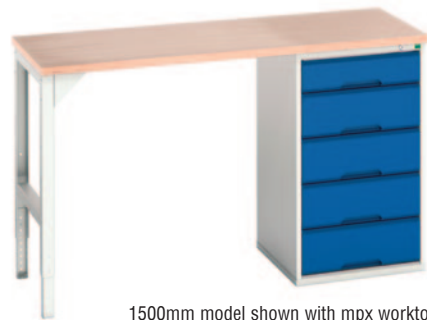

STORAGE BENCHES

PEDESTAL STORAGE BENCHES

A range of easy sit benches fitted with pedestal drawers and cupboard choices. Supplied assembled and ready to use. Please specify colour choice.

- Up to 300kg UDL capacity.
- Central locking drawers and lockable cupboards.
- Roller bearing drawers with 75kg UDL capacity and 100% extension slides.
- Compatible with optional divider kits.
- 30mm thick worktops.
- Framework light grey with colour options on cabinet fronts: dark grey, light grey, blue or red.
- All bench frames are 600mm deep x 930mm high with a choice of length: 1500mm or 2000mm.
- Cabinets are 900mm high x 550mm deep x 525mm or 800mm wide.

1500mm model shown with mpx worktop and 525mm wide 5 drawer cabinet

REF	Length mm	Worktop	PRICE
16921900.11	1500	Mpx	£784.49
16921950.11	2000	Mpx	£824.05
16921910.11	1500	Lino	£843.56
16921960.11	2000	Lino	£946.20

1500mm model shown with mpx worktop and 525mm wide 2 drawer and cupboard cabinet

REF	Length mm	Worktop	PRICE
16921902.11	1500	Mpx	£674.54
16921952.11	2000	Mpx	£714.11
16921912.11	1500	Lino	£733.61
16921962.11	2000	Lino	£836.23