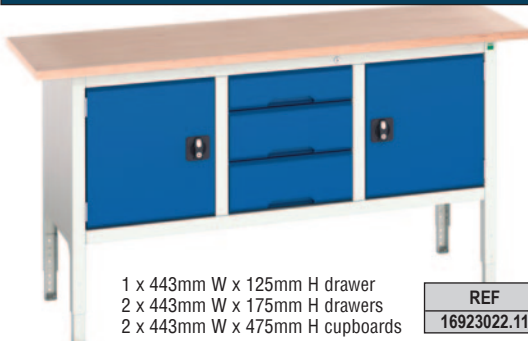

## STORAGE BENCHES

A range of individual lockable cupboards and cabinets. Steel frame construction with integrated storage modules. Access beneath the bench allows good housekeeping.

- Adjustable height from 830mm - 930mm.
- 30mm multiplex worktops.
- Roller bearing drawers with 60kg UDL capacity and 100% extension slides.
- Open areas supplied with adjustable shelf.
- Supplied assembled, ready for use.
- Please specify door colour preference from dark grey, light grey, blue or red.

### 1500mm WIDE x 600mm DEEP

1 x 718mm W x 125mm H drawer  
2 x 718mm W x 175mm H drawers  
1 x 443mm W x 475mm H cupboard

REF	PRICE
16923014.11	£808.07

2 x 443mm W x 125mm H drawer  
2 x 443mm W x 350mm H cupboard

REF	PRICE
16923001.11	£721.34

1 x 718mm W x 125mm H drawer  
2 x 718mm W x 175mm H drawers  
1 x 443mm W shelf

REF	PRICE
16923013.11	£792.08

### 1750mm WIDE x 600mm DEEP

1 x 443mm W x 125mm H drawer  
2 x 443mm W x 175mm H drawers  
2 x 443mm W x 475mm H cupboards

REF	PRICE
16923022.11	£902.43