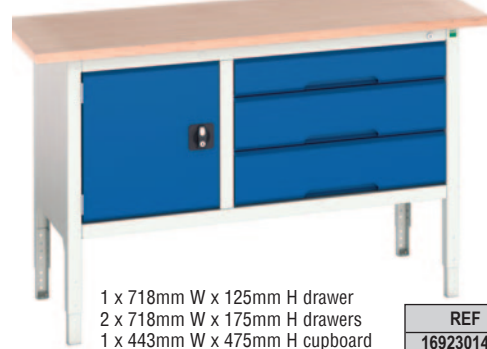

## STORAGE BENCHES

A range of individual lockable cupboards and cabinets. Steel frame construction with integrated storage modules. Access beneath the bench allows good housekeeping.

- Adjustable height from 830mm - 930mm.
- 30mm multiplex worktops.
- Roller bearing drawers with 60kg UDL capacity and 100% extension slides.
- Open areas supplied with adjustable shelf.
- Supplied assembled, ready for use.
- Please specify door colour preference from dark grey, light grey, blue or red.

### 1250mm WIDE x 600mm DEEP

1 x 443mm W x 125mm H drawer  
2 x 443mm W x 175mm H drawers  
1 x 443mm W x 475mm H cupboard

REF	PRICE
16923003.11	£745.70

### 1500mm WIDE x 600mm DEEP

1 x 718mm W x 125mm H drawer  
2 x 718mm W x 175mm H drawers  
1 x 443mm W x 475mm H cupboard

REF	PRICE
16923014.11	£808.07

2 x 443mm W x 125mm H drawer  
2 x 443mm W x 350mm H cupboard

### 1750mm WIDE x 600mm DEEP

1 x 443mm W x 125mm H drawer  
2 x 443mm W x 175mm H drawers  
2 x 443mm W x 475mm H cupboards

REF	PRICE
16923022.11	£902.43