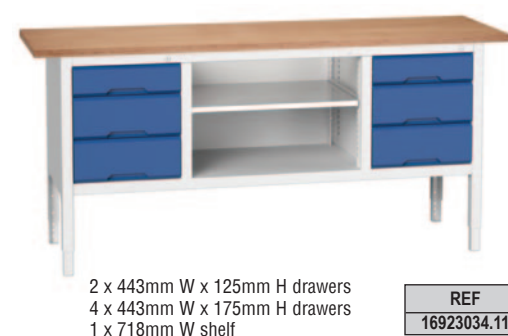

2 x 443mm W x 125mm H drawers
4 x 443mm W x 175mm H drawers
1 x 718mm W shelf

REF	PRICE
16923034.11	£1096.45