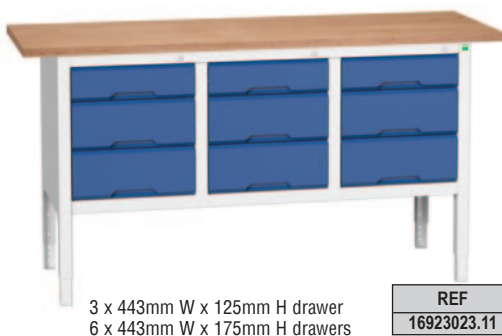

## STORAGE BENCHES

A range of individual lockable cupboards and cabinets. Steel frame construction with integrated storage modules. Access beneath the bench allows good housekeeping.

- Adjustable height from 830mm - 930mm.
- 30mm multiplex worktops.
- Roller bearing drawers with 60kg UDL capacity and 100% extension slides.
- Open areas supplied with adjustable shelf.
- Supplied assembled, ready for use.
- Please specify door colour preference from dark grey, light grey, blue or red.

### 1750mm WIDE x 600mm DEEP

1 x 443mm W x 125mm H drawer  
2 x 443mm W x 175mm H drawers  
2 x 443mm W x 475mm H cupboards

REF	PRICE
16923022.11	£902.43

### 2000mm WIDE x 600mm DEEP

2 x 443mm W x 125mm H drawers  
4 x 443mm W x 175mm H drawers  
1 x 718mm W x 125mm H drawer  
2 x 718mm W x 175mm H drawers

REF	PRICE
16923033.11	£1310.28

3 x 443mm W x 125mm H drawer  
6 x 443mm W x 175mm H drawers