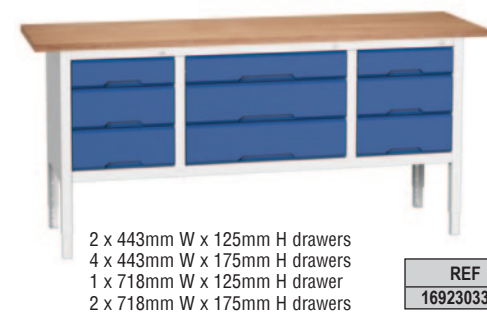

## STORAGE BENCHES

A range of individual lockable cupboards and cabinets. Steel frame construction with integrated storage modules. Access beneath the bench allows good housekeeping.

- Adjustable height from 830mm - 930mm.
- 30mm multiplex worktops.
- Roller bearing drawers with 60kg UDL capacity and 100% extension slides.
- Open areas supplied with adjustable shelf.
- Supplied assembled, ready for use.
- Please specify door colour preference from dark grey, light grey, blue or red.

REF	PRICE
16923001.11	£721.34

1 x 718mm W x 125mm H drawer  
2 x 718mm W x 175mm H drawers  
1 x 443mm W shelf

REF	PRICE
16923013.11	£792.08

### 1750mm WIDE x 600mm DEEP

1 x 443mm W x 125mm H drawer  
2 x 443mm W x 175mm H drawers  
2 x 443mm W x 475mm H cupboards

REF	PRICE
16923022.11	£902.43

### 2000mm WIDE x 600mm DEEP

2 x 443mm W x 125mm H drawers  
4 x 443mm W x 175mm H drawers  
1 x 718mm W x 125mm H drawer  
2 x 718mm W x 175mm H drawers

REF	PRICE
16923033.11	£1310.28

3 x 443mm W x 125mm H drawer  
6 x 443mm W x 175mm H drawers