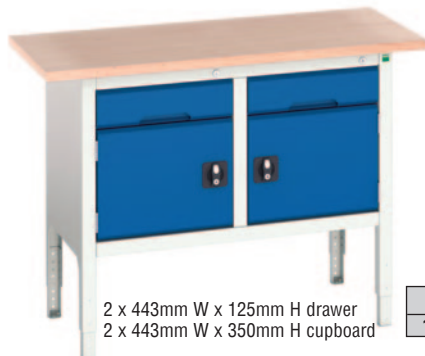

## STORAGE BENCHES

A range of individual lockable cupboards and cabinets. Steel frame construction with integrated storage modules. Access beneath the bench allows good housekeeping.

- Adjustable height from 830mm - 930mm.
- 30mm multiplex worktops.
- Roller bearing drawers with 60kg UDL capacity and 100% extension slides.
- Open areas supplied with adjustable shelf.
- Supplied assembled, ready for use.
- Please specify door colour preference from dark grey, light grey, blue or red.

### 1250mm WIDE x 600mm DEEP

1 x 443mm W x 125mm H drawer  
2 x 443mm W x 175mm H drawers  
1 x 443mm W x 475mm H cupboard

REF	PRICE
16923003.11	£745.70

### 1500mm WIDE x 600mm DEEP

1 x 718mm W x 125mm H drawer  
2 x 718mm W x 175mm H drawers  
1 x 443mm W x 475mm H cupboard

REF	PRICE
16923014.11	£808.07

2 x 443mm W x 125mm H drawer  
2 x 443mm W x 350mm H cupboard

### 1750mm WIDE x 600mm DEEP

1 x 443mm W x 125mm H drawer  
2 x 443mm W x 175mm H drawers  
2 x 443mm W x 475mm H cupboards

REF	PRICE
16923022.11	£902.43