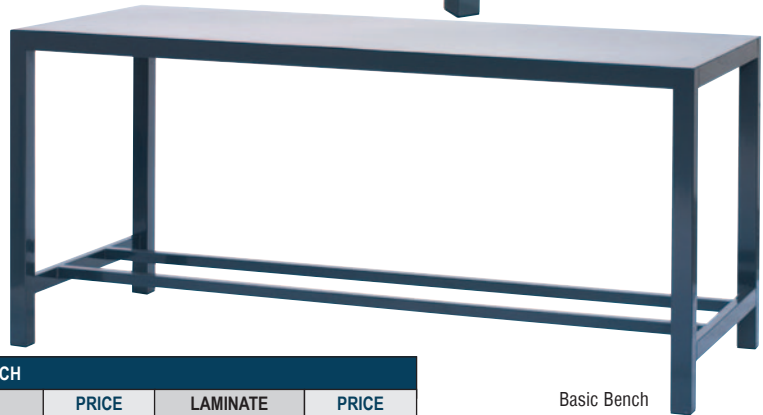

HEAVY DUTY EUROBENCHES

Our expert says

For seriously heavy work!

HEAVY DUTY EUROBENCHES

A range of fully welded workbenches fabricated from high quality mild steel sections. Framework construction is heavy duty pattern – 45 x 45 x 3 section with 50mm sq. tube leg frames. Standard height 840mm (760mm and 920mm also available).

- 1200kg SWL UDL.
- Colour choice: dark grey frame with grey, green, red or blue drawer and cupboard doors.

Basic Bench

BASIC WORKBENCH

Size H x W x D mm	STEEL PLATE	PRICE	BEECH	PRICE	LAMINATE	PRICE
840 x 1200 x 600	BJ841260SKXX	£485.31	BJ841260BKXX	£582.65	BJ841260PKXX	£578.54
840 x 1200 x 750	BJ841275SKXX	£541.53	BJ841275BKXX	£621.04	BJ841275PKXX	£600.47
840 x 1200 x 900	BJ841290SKXX	£555.23	BJ841290BKXX	£680.00	BJ841290PKXX	£667.66
840 x 1500 x 600	BJ841560SKXX	£557.98	BJ841560BKXX	£747.17	BJ841560PKXX	£695.07
840 x 1500 x 750	BJ841575SKXX	£660.80	BJ841575BKXX	£789.67	BJ841575PKXX	£747.17
840 x 1500 x 900	BJ841590SKXX	£674.51	BJ841590BKXX	£865.06	BJ841590PKXX	£851.36
840 x 1800 x 600	BJ841860SKXX	£592.26	BJ841860BKXX	£784.18	BJ841860PKXX	£744.42
840 x 1800 x 750	BJ841875SKXX	£695.07	BJ841875BKXX	£866.44	BJ841875PKXX	£766.36
840 x 1800 x 900	BJ841890SKXX	£721.13	BJ841890BKXX	£961.04	BJ841890PKXX	£884.26

LOWER STEEL SHELVES

REF	PRICE
BXLS1206XXXX	£123.39
BXLS1207XXXX	£148.06
BXLS1209XXXX	£148.06
BXLS1506XXXX	£143.96
BXLS1507XXXX	£170.00
BXLS1509XXXX	£170.00
BXLS1806XXXX	£164.51
BXLS1807XXXX	£186.45
BXLS1809XXXX	£186.45