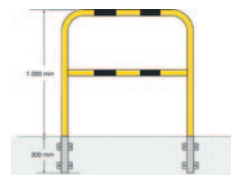

SIZE ABOVE GROUND LEVEL H x L mm	FINISH Interior: Powder coated yellow with black bands. Exterior: Hot dip galv, powder coated yellow with black bands.
1000 x 1000	Powder
1000 x 1000	Galvanised
1000 x 1500	Powder
1000 x 1500	Galvanised
1000 x 2000	Powder
1000 x 2000	Galvanised

Size mm	Finish	SURFACE FIXING	PRICE	REMOVABLE WALL	PRICE
1000 x 1000	Powder	201.14.228	£190.08	201.25.003	£192.86
1000 x 1000	Galvanised	201.15.512	£246.24	201.20.059	£256.13
1000 x 1500	Powder	201.15.794	£211.39	201.22.243	£231.17
1000 x 1500	Galvanised	201.17.982	£294.72	201.27.829	£306.24
1000 x 2000	Powder	201.14.465	£247.20	201.21.658	£262.94
1000 x 2000	Galvanised	201.13.553	£338.02	201.21.335	£349.73

- Applications:
  Protection of pedestrian areas (entrances, exits etc), machinery, dangerous zones, elevation changes, loading docks, hazardous areas, garage pits etc.

Description	REF	PRICE
Rawl plug bolts (4 per guard)	100.17.393	£1.63
Spare wall socket - galvanised	201.27.454	£49.15