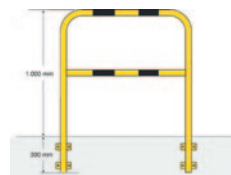

SIZE ABOVE GROUND LEVEL H x L mm	FINISH Interior: Powder coated yellow with black bands. Exterior: Hot dip galv, powder coated yellow with black bands.
1000 x 1000	Powder
1000 x 1000	Galvanised
1000 x 1500	Powder
1000 x 1500	Galvanised
1000 x 2000	Powder
1000 x 2000	Galvanised

Size mm	Finish	SURFACE FIXING	PRICE	REMOVABLE WALL	PRICE
1000 x 1000	Powder	201.14.228	£190.08	201.25.003	£192.86
1000 x 1000	Galvanised	201.15.512	£246.24	201.20.059	£256.13
1000 x 1500	Powder	201.15.794	£211.39	201.22.243	£231.17
1000 x 1500	Galvanised	201.17.982	£294.72	201.27.829	£306.24
1000 x 2000	Powder	201.14.465	£247.20	201.21.658	£262.94
1000 x 2000	Galvanised	201.13.553	£338.02	201.21.335	£349.73

- Applications:
  Protection of pedestrian areas (entrances, exits etc), machinery, dangerous zones, elevation changes, loading docks, hazardous areas, garage pits etc.

Description	REF	PRICE
Rawl plug bolts (4 per guard)	100.17.393	£1.63
Spare wall socket - galvanised	201.27.454	£49.15