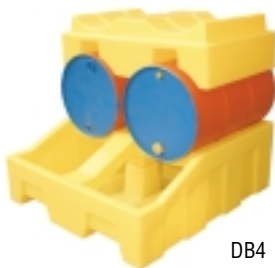

BUND PALLETS

BP4

- Range of heavy duty lightweight, easy to clean polyethylene pallets.
- Ideal for food and electronics industries.
- No corrosion problems.
- Compatible with most liquids.
- All units supplied with removable grating.
- Colour option: yellow, blue or green.

REF	Type	Size mm	Bund cap ltrs	Tare wt Kg	Designed to hold	PRICE
BP1	1 drum	800x600x450	225	22	1x250 litre drum	£155.40
BP2	2 drum	1220x820x330	240	34	2x205 litre drums	£145.60
BP4	4 drum	1300x1300x330	410	41	4x250 litre drums	£219.80
BP4L	4 drum	1280x1280x275	230	25	4x250 litre drums	£187.60
BP8	8 drum	2560x1350x430	1140	100	8x205 litre drums	£733.60
BB1	1-IBC	1760x1350x710	1100	115	1x1000 litre IBC container	£637.00
BP4C	Self assembly frame and outdoor cover for BP4 pallet and drums					£592.20

DISPENSING BUND AND CRADLE

DB4

- Store 4 x 205 litre drums in the horizontal above a large bund.
 - Dispense in safety knowing that any leaks or spills are fully contained.
 - Available in yellow, green or blue.
- Bund 1450x1310x650mm, 400 litre capacity, cradle 1240x795x370mm.

REF	Type	PRICE
DB4	Lower bund	£333.20
DBC	Cradle	£125.89

SPILL GUARD CONVERTER

Transforms a wood pallet into a banded pallet.

- 2 or 4 drum size.
- Suitable for smaller drums or containers.
- Made from polyethylene.
- Unique compressible front wall allows fork truck entry into spill guard.
- Impervious to almost all chemicals.