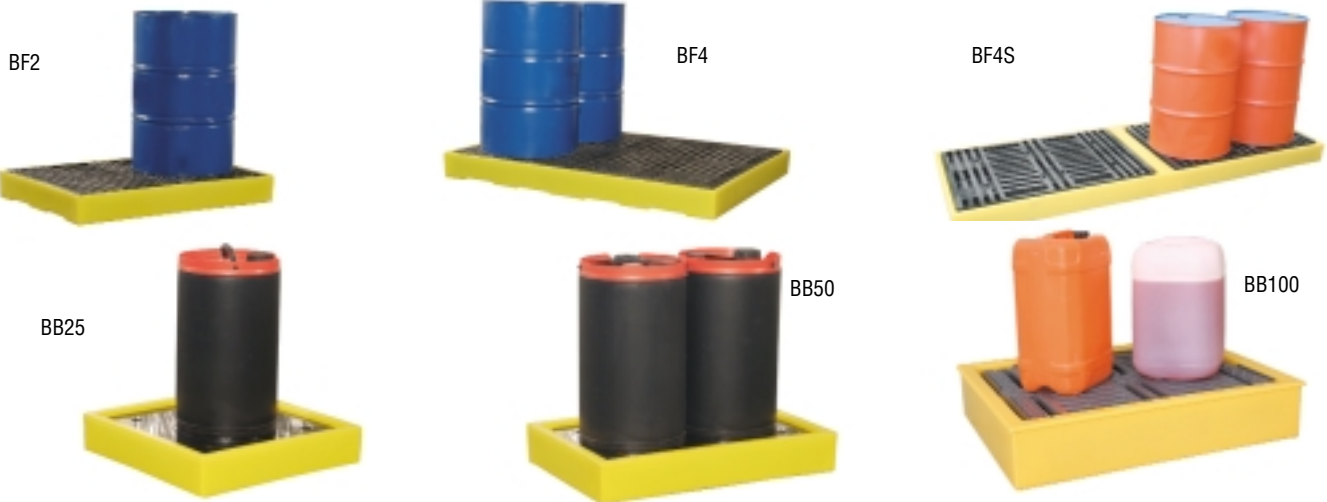

BUND FLOORING AND STORAGE WORKSTATIONS

Comprehensive range of durable polyethylene low profile workstations, spill containment for storage of oil, solvents, chemicals and batteries etc. Range of colours. Drum trolley ramp for easy access and interlinking connectors. • Colour choice - yellow, green or blue. Ramp is black colour.

BUND PALLETS

BP4

- Range of heavy duty lightweight, easy to clean polyethylene pallets.
- Ideal for food and electronics industries.
- No corrosion problems.
- Compatible with most liquids.
- All units supplied with removable grating.
- Colour option: yellow, blue or green.

DISPENSING BUND AND CRADLE

DB4

- Store 4 x 205 litre drums in the horizontal above a large bund.
 - Dispense in safety knowing that any leaks or spills are fully contained.
 - Available in yellow, green or blue.
- Bund 1450x1310x650mm, 400 litre capacity, cradle 1240x795x370mm.

REF	Type	PRICE
DB4	Lower bund	£333.20
DBC	Cradle	£125.89

SPILL GUARD CONVERTER

Transforms a wood pallet into a banded pallet.

- 2 or 4 drum size.
- Suitable for smaller drums or containers.
- Made from polyethylene.
- Unique compressible front wall allows fork truck entry into spill guard.
- Impervious to almost all chemicals.