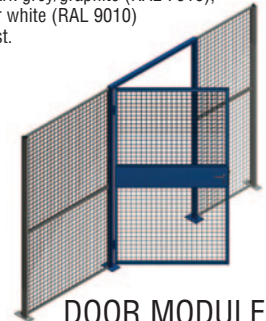

MODULAR MESH PARTITIONING

A modular system that can be purchased to build up the type of partitioned office, mesh cage, bonded area or security partition that you require.

- Choice of 3 heights of mesh panel: 2m, 2.44m or 3.05m.
- Choice of 14 panel widths from 0.61m up to 10m.
- Rigid and stable.
- Installation service.
- Modular and adaptable.
- Epoxy powder coated finish. Standard colours: light grey (BS 00A05), dark grey/graphite (RAL 7016), sandstone (BS 08B17) or white (RAL 9010) - other colours on request.

MULLION POST

Either mid run mesh panel support posts or corner posts

DOOR MODULE

Either single or double doors

SLIDING DOORS

Either single or double doors

DROP DOWN HATCH KIT

Our expert says