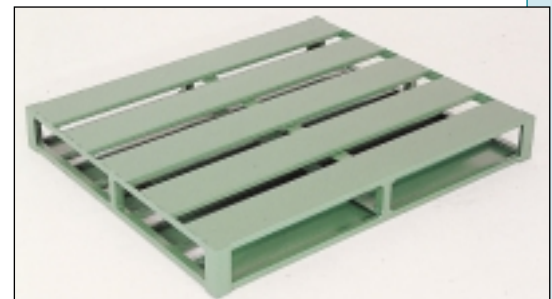

CORRUGATED PALLETS

- Cost effective construction.
- Corrugated sides.

| 500Kg capacity | | |
|-----------------|------------------------------------------------|---------|
| REF | Dimensions mm Width x Depth x Effective Height | PRICE |
| Box | | |
| CP1-B5 | 915 x 610 x 455 | £153.99 |
| CP2-B5 | 915 x 610 x 610 | £171.31 |
| Half Drop | | |
| REF | Dim. mm W x D x H. | PRICE |
| CP1-H5 | 915 x 610 x 455 | £169.22 |
| CP2-H5 | 915 x 610 x 610 | £188.42 |
| 1000Kg capacity | | |
| REF | Dimensions mm Width x Depth x Effective Height | PRICE |
| Box | | |
| CP1-B1 | 915 x 610 x 455 | £159.39 |
| CP2-B1 | 915 x 610 x 610 | £186.72 |
| Half Drop | | |
| REF | Dim. mm W x D x H. | PRICE |
| CP1-H1 | 915 x 610 x 455 | £185.08 |
| CP2-H1 | 915 x 610 x 610 | £205.39 |

- Capacity 500 or 1000Kg.
- Box or half drop side.

CHUTE FRONT PALLETS

- Capacity 500KG.
- Components easily accessible.
- Stacking five high.
- 70mm Dia. Steel feet.

| 500Kg capacity | | |
|----------------|------------------------------------------------|---------|
| REF | Dimensions mm Width x Depth x Effective Height | PRICE |
| CP-1 | 610 x 610 x 305 | £88.29 |
| CP-2 | 915 x 610 x 305 | £109.64 |
| CD-610 | Central removable Divider | £9.33 |

REVERSIBLE FLAT PALLETS

- Four way entry.
- Size 0/A 1220 x 1020mm.
- Slatted decks as shown.
- Fully sheeted or special sizes catered for.

| REF | Capacity Kg | PRICE |
|--------|-------------|---------|
| FP1000 | 1000 | £149.80 |
| FP2000 | 2000 | £161.02 |