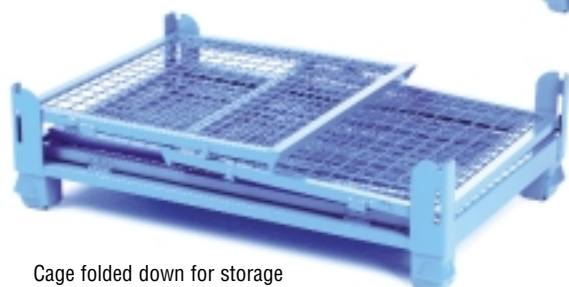

Detachable side

Post

Box

COLLAPSIBLE MESH PALLET CAGE

Heavy duty cage with a half drop front side. When not in use the cage sides can be folded flat so that space can be saved and the pallets can be stacked away.

- Capacity: 1000Kg.
- O/S: 1200 x 800 x 970mm.
- Infilled with 50 x 50mm mesh.
- Document holder.
- Finish - EPC blue.

Cage folded down for storage

REF	O/S L x W x H mm	PRICE
CMPO9Z	1200 x 800 x 970	£340.34