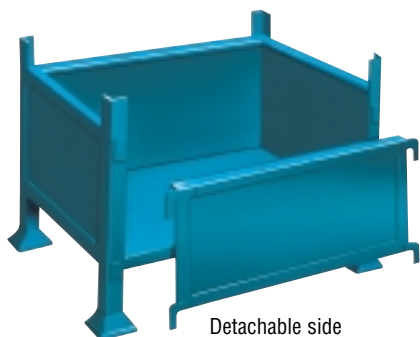

STEEL PALLET

Half drop side

- Strong constructed prime quality steel.
- Spray finished enamel paint blue.
- Any type, size material or finish fully catered for.
- Any quantity large or small within our scope.
- Shown are a general cross section of our extensive range.
- If it's special to suit your own needs, consult with our technical staff.
- Prices below are based on quantities of minimum 20.
- Alternative colours can be supplied at an extra cost.

Detachable side

Post

Box

COLLAPSIBLE MESH PALLET CAGE

Heavy duty cage with a half drop front side. When not in use the cage sides can be folded flat so that space can be saved and the pallets can be stacked away.