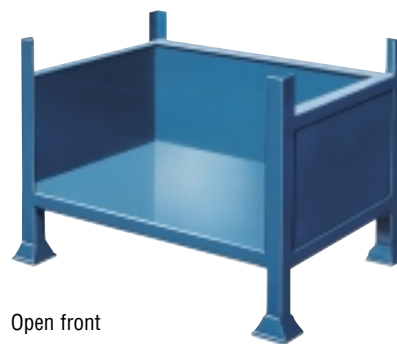

STEEL PALLET

Half drop side

- Strong constructed prime quality steel.
- Spray finished enamel paint blue.
- Any type, size material or finish fully catered for.
- Any quantity large or small within our scope.
- Shown are a general cross section of our extensive range.
- If it's special to suit your own needs, consult with our technical staff.
- Prices below are based on quantities of minimum 20.
- Alternative colours can be supplied at an extra cost.

Detachable side

Post

Box

COLLAPSIBLE MESH PALLET CAGE

Heavy duty cage with a half drop front side. When not in use the cage sides can be folded flat so that space can be saved and the pallets can be stacked away.