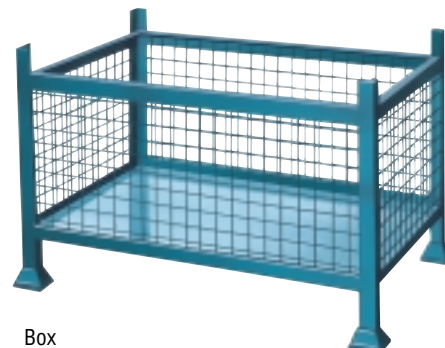

Open front

REF	Dimensions L x W x Effective Height	Type of infill	500Kg capacity pallets					1000Kg capacity pallets				
			Box Pallet	Half Drop Side	Detachable Side	Post Pallet	Open Front	Box Pallet	Half Drop Side	Detachable Side	Post Pallet	Open Front
PAL 1S PAL 1M	610x610x455mm	Sheet Mesh	£123.51 £103.24	£136.87 £114.60	£133.53 £111.76	£74.86	£107.52 £120.28	£137.66 £115.38	£152.46 £127.93	£148.75 £124.82	£83.96	£121.67 £99.40
PAL 2S PAL 2M	915x610x455mm	Sheet Mesh	£152.65 £127.48	£168.87 £141.26	£164.82 £137.79	£89.59	£136.66 £110.60	£169.34 £141.84	£187.36 £157.01	£182.78 £153.22	£102.29	£153.33 £125.85
PAL 3S PAL 3M	915x610x610mm	Sheet Mesh	£170.26 £141.92	£188.33 £157.14	£183.83 £153.38	£100.66	£154.30 £125.90	£188.30 £157.38	£208.18 £174.10	£203.24 £170.00	£112.26	£172.31 £141.42
PAL 4S PAL 4M	915x915x610mm	Sheet Mesh	£201.95 £168.08	£223.20 £185.91	£217.88 £181.47	£124.33	£185.96 £152.07	£222.62 £185.78	£245.89 £205.34	£240.08 £200.50	£131.24	£206.60 £169.79
PAL 5S PAL 5M	915x915x760mm	Sheet Mesh	£221.43 £183.94	£244.65 £203.34	£238.87 £198.51	£127.53	£205.50 £167.95	£243.37 £202.71	£268.74 £223.99	£262.40 £218.62	£141.60	£227.40 £189.91
PAL 6S PAL 6M	1220x915x610mm	Sheet Mesh	£241.76 £203.71	£266.95 £221.36	£260.64 £216.10	£137.29	£225.77 £187.70	£264.95 £220.17	£282.20 £243.23	£285.54 £237.45	£152.22	£248.97 £204.16
PAL 7S PAL 7M	1220x915x760mm	Sheet Mesh	£255.72 £211.97	£282.31 £243.50	£275.68 £228.75	£145.49	£239.74 £195.98	£280.23 £233.03	£340.19 £257.30	£302.03 £251.23	£161.19	£264.27 £217.02

Detachable side

Post

Box

COLLAPSIBLE MESH PALLET CAGE

Heavy duty cage with a half drop front side. When not in use the cage sides can be folded flat so that space can be saved and the pallets can be stacked away.