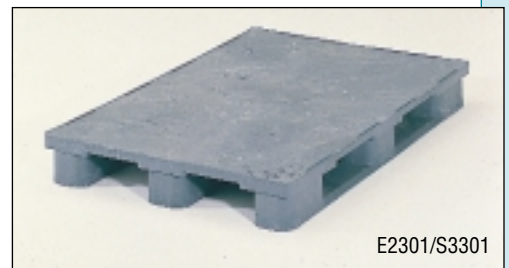

Heavy duty recycled pallet. 4 way entry for forklift. Semi open top deck. Available in black or blue, fitted with lip.

IP80 PET/BE

Medium duty range of recycled pallets with 4 way entry for forklifts. ER80/ECO is nestable but not rackable other models are suitable for racking. These models have solid closed top decks and some are available with lips.

ER80/ECO

E2301/S3301

REF	Size LxWxH mm	Lip	Weight Kg	Material	Colour	Load Kg - dynamic/static/racked	PRICE
IP80 PET/BK	800x1200x160	Yes	21	PE	Black	4000/1000/1000	£58.40
IP80 PET/BE	800x1200x160	Yes	21	PE	Blue	4000/1000/1000	£62.41
ER80/ECO	800x1200x140	No	8	PE	Black	1000/4000/-	£25.36
E2301	800x1200x150	No	23	PE	Black	1500/5000/500	£43.97
E2302	800x1200x155	Yes	23	PE	Black	1500/5000/500	£45.46
S3301	1000x1200x150	No	29	PE	Black	1500/5000/500	£51.05
S3302	1000x1200x155	Yes	29	PE	Black	1500/5000/500	£52.48

Heavy duty recycled pallet. 4 way entry for forklift. Solid closed top deck. Available in blue, with or without lip.

ER100C/BE

Hygiene DIC pallets made of virgin materials one piece moulded. 4 way entry for forklifts. Semi open top deck - easy clean.