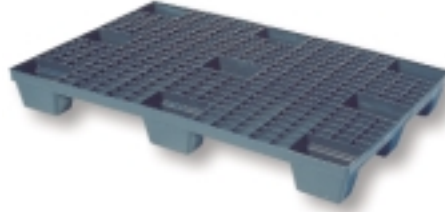

Prices based on a minimum of 10 pallets. Please enquire for smaller quantities.

Recycled and recyclable lightweight pallet. 4 way entry and nestable. Many uses including deep freezing and air cargo.

110PE

Recycled and food grade material, nestable and stackable, lightweight medium duty load pallets. Used in all applications and industries. 4 way entry for forklifts.

MY008

MY062/MY084

REF	Size LxWxH mm	Lip	Weight Kg	Material	Colour	Load Kg - dynamic/static/racked	PRICE
110PE	1000x1200x130	Yes	5.4	PP	Black	800/1600/-	£18.79
MY008	800x1200x135	No	8	PE	Black	700/2000/-	£22.64
MY062	1000x1200x135	No	9	PP	Black	850/2000/-	£24.34
MY084	1200x1200x135	No	10	PP	Black	900/2000/-	£32.00

Heavy duty recycled pallet. 4 way entry for forklift. Semi open top deck. Available in black or blue, fitted with lip.

IP80 PET/BE

Medium duty range of recycled pallets with 4 way entry for forklifts. ER80/ECO is nestable but not rackable other models are suitable for racking. These models have solid closed top decks and some are available with lips.

Heavy duty recycled pallet. 4 way entry for forklift. Solid closed top deck. Available in blue, with or without lip.

ER100C/BE

Hygiene DIC pallets made of virgin materials one piece moulded. 4 way entry for forklifts. Semi open top deck - easy clean.