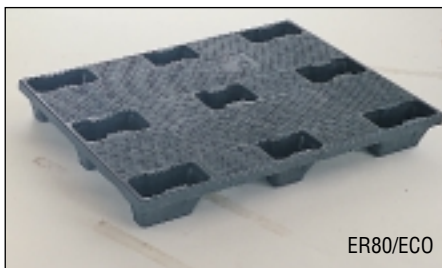

Recycled and food grade material, nestable and stackable, lightweight medium duty load pallets. Used in all applications and industries. 4 way entry for forklifts.

MY008

MY062/MY084

REF	Size LxWxH mm	Lip	Weight Kg	Material	Colour	Load Kg - dynamic/static/racked	PRICE
110PE	1000x1200x130	Yes	5.4	PP	Black	800/1600/-	£18.79
MY008	800x1200x135	No	8	PE	Black	700/2000/-	£22.64
MY062	1000x1200x135	No	9	PP	Black	850/2000/-	£24.34
MY084	1200x1200x135	No	10	PP	Black	900/2000/-	£32.00

Heavy duty recycled pallet. 4 way entry for forklift. Semi open top deck. Available in black or blue, fitted with lip.

IP80 PET/BE

Medium duty range of recycled pallets with 4 way entry for forklifts. ER80/ECO is nestable but not rackable other models are suitable for racking. These models have solid closed top decks and some are available with lips.

ER80/ECO

E2301/S3301

REF	Size LxWxH mm	Lip	Weight Kg	Material	Colour	Load Kg - dynamic/static/racked	PRICE
IP80 PET/BK	800x1200x160	Yes	21	PE	Black	4000/1000/1000	£58.40
IP80 PET/BE	800x1200x160	Yes	21	PE	Blue	4000/1000/1000	£62.41
ER80/ECO	800x1200x140	No	8	PE	Black	1000/4000/-	£25.36
E2301	800x1200x150	No	23	PE	Black	1500/5000/500	£43.97
E2302	800x1200x155	Yes	23	PE	Black	1500/5000/500	£45.46
S3301	1000x1200x150	No	29	PE	Black	1500/5000/500	£51.05
S3302	1000x1200x155	Yes	29	PE	Black	1500/5000/500	£52.48

Heavy duty recycled pallet. 4 way entry for forklift. Solid closed top deck. Available in blue, with or without lip.

ER100C/BE

Hygiene DIC pallets made of virgin materials one piece moulded. 4 way entry for forklifts. Semi open top deck - easy clean.