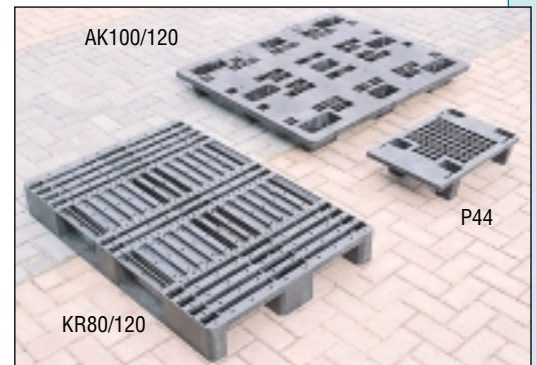

Capacities listed are dynamic (static capacities equal four times dynamic) loads should be evenly spread and restrained.

REF	2 or 4 way entry	Size W x L mm	Cap Kg	Tare wt Kg	PRICE*
F44	2	400 x 600	250	3.0	£3.18
F36	2	400 x 800	500	3.5	£4.19
F64	2	600 x 800	500	5.0	£5.19
F64S	2	600 x 800	1000	5.5	£6.48
F86	4	800 x 1200	350	12.00	£7.70
F8LF-2	4	800 x 1200	900	10.00	£9.69
F8LF-25	4	800 x 1200	1250	12.00	£12.63
F10M	4	1000 x 1200	900	15.00	£12.66
F10S	4	1000 x 1200	1250	20.00	£15.44
F11	4	1140 x 1140	900	22.0	£12.66
F11S	4	1140 x 1140	1250	22.0	£15.44

*Minimum order value quantity 10 off.

RECYCLED PLASTIC PALLETS

Entirely manufactured from recycled raw materials which reduces waste pollution and cost. Suitable almost for all applications. Capacities refer to evenly distributed loads.

- 100% recycled materials.
- Plastic lasts considerably longer than timber.
- Hygienic - easy to clean. No nails or screws.
- Environmentally friendly - can be recycled at the end of usage.
- Durable and impervious to water.
- Low tare weight due to low moisture absorption.
- Nesting style saves space - please enquire for specific applications.

*Minimum order value quantity 5 off.

FOLDABLE PALLET AND COVER

The Boxer-Pac is a plastic pallet with separate fold down cover.

- Unit load 500Kg stacked 3 high (1 tonne on bottom box).
- All three component parts replaceable if damaged.
- Folds to save space when not in use or in return transit.
- Pallet available with and without runners.
- Drop door on both sides for easy access.