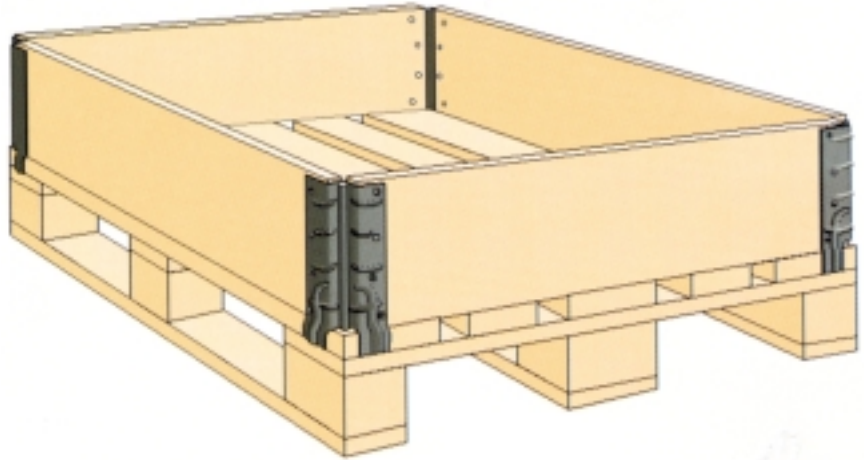

WOODEN PALLET COLLARS

Folding pallet collars convert base pallets into mini bulk containers. They help to store heavy awkward or irregular shaped loads.

- Collars light to handle and able to stack up to desired height.
- Collars fold flat for storage.
- 195mm deep collars.
- Special sizes supplied to order.
- 19mm thick after planed out kiln dried timber.
- Galvanised corner hinges.

ECO FOLDING PALLET COLLARS

- Far lighter in weight. Easier and safer to use.
- Can be used without treatment for export.
- Strong plastic hinges and corrugated walls.
- Splinter-free with low moisture content.
- Ideal for use with our Presswood Pallets.

REF	ECO-1	ECO-2	ECO-3
Type	Half Euro	Euro	UK
Size mm	600x800x250	800x1200x250	1000x1200x250
Weight Kg	1.8	2.2	2.4
Stacking limit Kg	350	350	350
PRICE	£13.56	£13.78	£14.94

PALLET COLLARS

- Eases loading and unloading, reduces handling time and savers distribution costs.
- Converts 1200 x 1000mm wooden or plastic pallets into a robust pallet box in seconds.
- Loading of 5000Kg up to four collar high.
- Material: Polypropylene with glass reinforced hinges.
- Vented sides. Colour: black.

Protect loads in transit

Folds to save space in return transit or storage

Easy to erect and fold

REF	External LxWxH mm	Internal LxWxH mm	Weight	PRICE
C0101501	1225 x 1025 x 352	1160 x 960 x 300	6.2Kg	£39.20