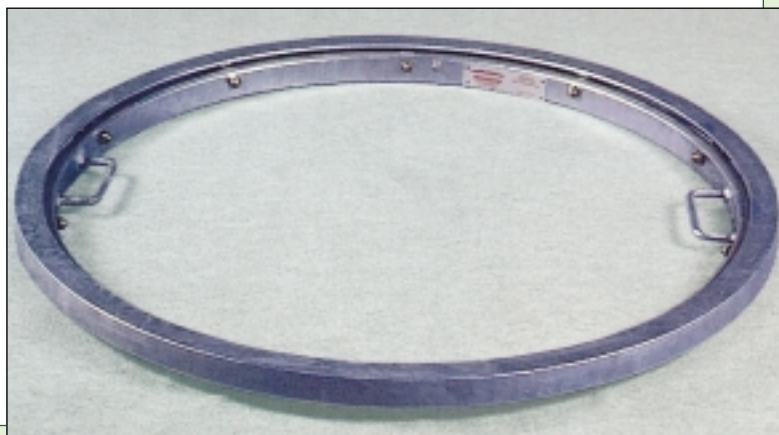

THE PALLET AND DOLLY IN ONE

The 'Pally' integrates the features of both a pallet and a dolly in one ingenious patented design. The 'Pally' is a half Euro sized (800 x 600mm) pallet and dolly combination. With one pedal push from either end, the 'Pally' with its load of up to 500Kg is transformed into a movable wheeled dolly unit and vice versa.

- No lifting equipment (fork lift or pallet truck) needed.
- Actionable from both ends.
- Size: 800 x 600mm. Capacity: 500Kg.
- Compatible with production lines, racking and mechanical handling equipment.
- Stackable when empty.
- Optional polypropylene load securing lid with retractable strapping system eliminates the need of stretch wrap or banding.

REF	Description	PRICE
PALLY	Pallet & dolly in one. 1 - 100 qty	£106.26
HELID	Load securing lid. 1 - 100 qty	£57.96
PALLY/LID	Pally & lid together. 1 - 100 qty	£153.18

PALDISK PALLET LOADER

Paldisk is designed for a pallet truck to position a pallet on or off of the turntable. The load can easily be rotated by fingertip control thus eliminating the need to stretch. Less back stretch improves work efficiency and reduces the risk of injury. 360° rotation with access for a pallet truck by a built in shallow ramp. Ideal for use in restricted spaces, on mezzanine floors, narrow aisles, hygienic areas, food and pharmaceutical industries. Supplied with a fork truck lifting handle.

REF	Turntable O/H	Diameter	Weight	Capacity	PRICE
PALDISC	22mm	1100mm	100Kg	2000Kg	£959.00

PALRING PALLET LOADER

- Position a pallet on and off this ring by fork truck.
- Load goods onto pallets by hand without the risk of injury, much faster, by rotating pallet to operator.
- Maintenance free - very rugged.
- Easy to rotate even under full load by hand due to ball race bearings.
- Capacity 2000Kg. Weight only 26Kg.
- Ring height 60mm.