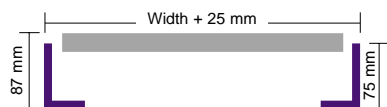

STANDS

Heavy duty stands are manufactured from welded angle. The maximum distance between stands should not exceed 1500mm. The stands are ordered separately.

Stands should always be positioned where tracks are joined. Each leg is fitted with a screw foot to give +/- 25mm adjustment. Please state conveyor width and actual stand height when ordering.

60mm dia roller rated at 150 Kgs. 1500mm track length				
REF	Roller Pitch	Roller Width		
		300mm	450mm	600mm
HM2/1	75mm	£204.96	£232.22	£256.19
HM2/2	100mm	£169.95	£190.72	£208.83
HM2/3	150mm	£134.95	£148.97	£161.40

63mm dia roller rated at 250 Kgs. 1500mm track length				
REF	Roller Pitch	Roller Width		
		300mm	450mm	600mm
H2/1	75mm	£311.59	£351.87	£389.66
H2/2	100mm	£252.10	£282.50	£311.04
H2/3	150mm	£192.69	£213.35	£232.64

60mm dia roller rated at 150 Kgs. 3000mm track length				
REF	Roller Pitch	Roller Width		
		300mm	450mm	600mm
HM2/4	75mm	£409.92	£464.46	£512.33
HM2/5	100mm	£339.92	£381.45	£417.67
HM2/6	150mm	£269.92	£297.95	£322.78

63mm dia roller rated at 250 Kgs. 3000mm track length				
REF	Roller Pitch	Roller Width		
		300mm	450mm	600mm
H2/4	75mm	£623.20	£703.74	£779.35
H2/5	100mm	£504.17	£565.02	£622.04
H2/6	150mm	£385.41	£426.69	£465.28