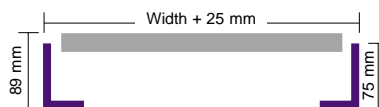

STANDS

Heavy duty stands are manufactured from welded angle. The maximum distance between stands should not exceed 1500mm. The stands are ordered separately.

Stands should always be positioned where tracks are joined. Each leg is fitted with a screw foot to give +/- 25mm adjustment. Please state conveyor width and actual stand height when ordering.

60mm dia roller rated at 150 Kgs. 1500mm track length				
REF	Roller Pitch	Roller Width		
		300mm	450mm	600mm
HM2/1	75mm	£204.96	£232.22	£256.19
HM2/2	100mm	£169.95	£190.72	£208.83
HM2/3	150mm	£134.95	£148.97	£161.40

63mm dia roller rated at 250 Kgs. 1500mm track length				
REF	Roller Pitch	Roller Width		
		300mm	450mm	600mm
H2/1	75mm	£311.59	£351.87	£389.66
H2/2	100mm	£252.10	£282.50	£311.04
H2/3	150mm	£192.69	£213.35	£232.64

60mm dia roller rated at 150 Kgs. 3000mm track length				
REF	Roller Pitch	Roller Width		
		300mm	450mm	600mm
HM2/4	75mm	£409.92	£464.46	£512.33
HM2/5	100mm	£339.92	£381.45	£417.67
HM2/6	150mm	£269.92	£297.95	£322.78

63mm dia roller rated at 250 Kgs. 3000mm track length				
REF	Roller Pitch	Roller Width		
		300mm	450mm	600mm
H2/4	75mm	£623.20	£703.74	£779.35
H2/5	100mm	£504.17	£565.02	£622.04
H2/6	150mm	£385.41	£426.69	£465.28